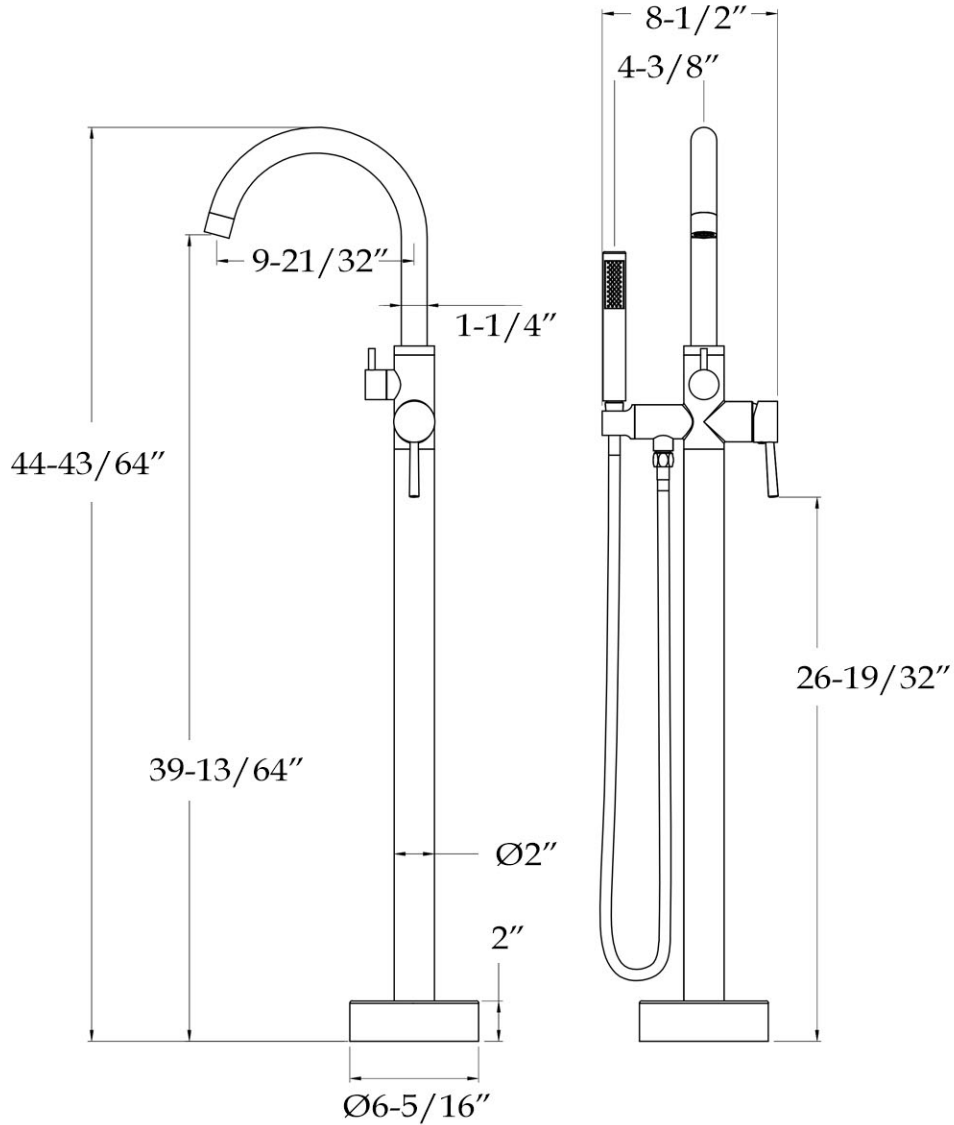

MAIDSTONE

[www.MaidstoneSupply.com](http://www.MaidstoneSupply.com)

Contemporary Faucet

Part No: 121-HFF1

Contact Maidstone for additional information and specifications. For complete warranty information and a list of dealers visit [www.MaidstoneSupply.com](http://www.MaidstoneSupply.com). All products and specifications are subject to change without notice. Maidstone is not responsible for typographical and/or dimensional errors. Typographical errors are subject to correction.

Note: Rough-in dimensions may vary  $\pm 1/2''$  and are subject to change. No responsibility is assumed by Maidstone.