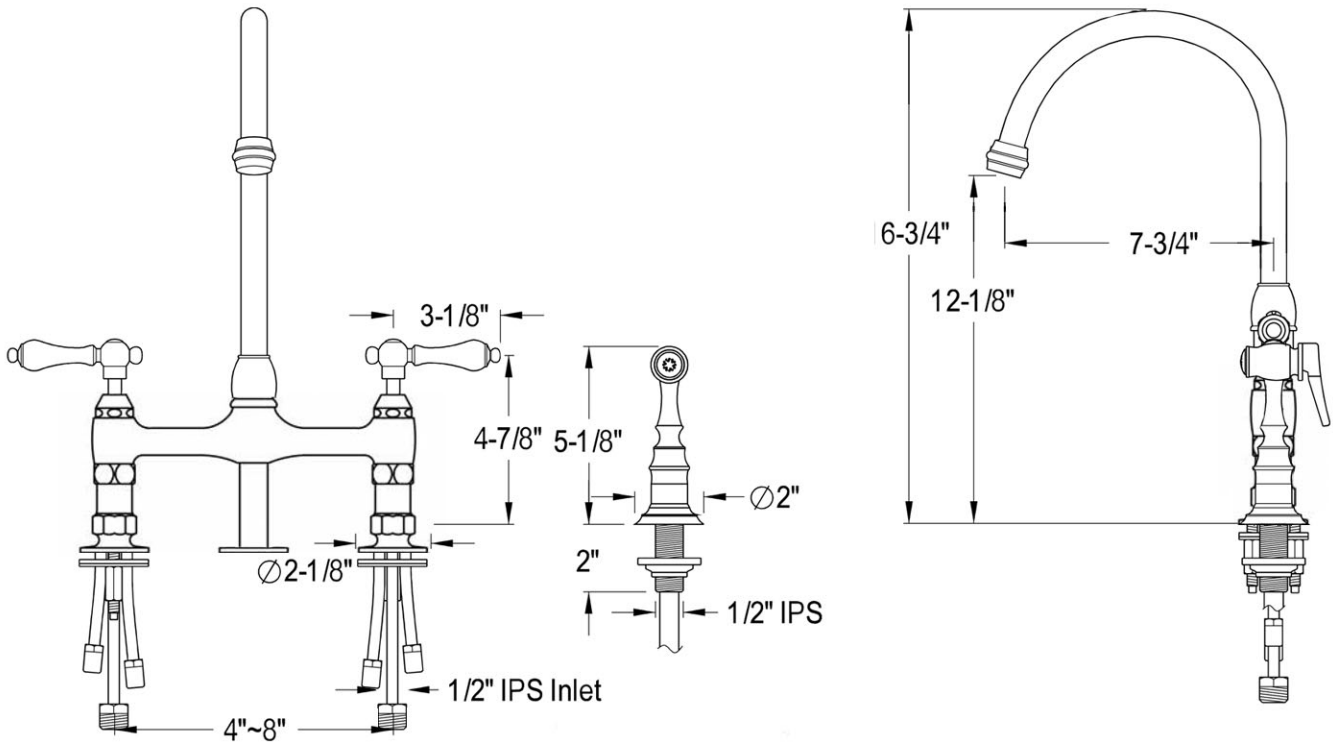

MAIDSTONE

www.MaidstoneSupply.com

Gooseneck Bridge Style Kitchen Faucet

Part No: 144-BRC5

Porcelain Lever

Metal Cross

Contact Maidstone for additional information and specifications. For complete warranty information and a list of dealers visit [www.MaidstoneSupply.com](http://www.MaidstoneSupply.com). All products and specifications are subject to change without notice. Maidstone is not responsible for typographical and/or dimensional errors. Typographical errors are subject to correction.

Note: Rough-in dimensions may vary +/- 1/2" and are subject to change. No responsibility is assumed by Maidstone.