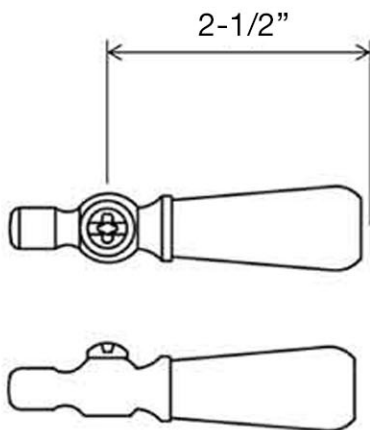

MAIDSTONE

www.MaidstoneSupply.com

Gooseneck Bridge Style Kitchen Faucet

Part No: 144-BRC5

Porcelain Lever

Metal Cross

Contact Maidstone for additional information and specifications. For complete warranty information and a list of dealers visit [www.MaidstoneSupply.com](http://www.MaidstoneSupply.com). All products and specifications are subject to change without notice. Maidstone is not responsible for typographical and/or dimensional errors. Typographical errors are subject to correction.

Note: Rough-in dimensions may vary +/- 1/2" and are subject to change. No responsibility is assumed by Maidstone.