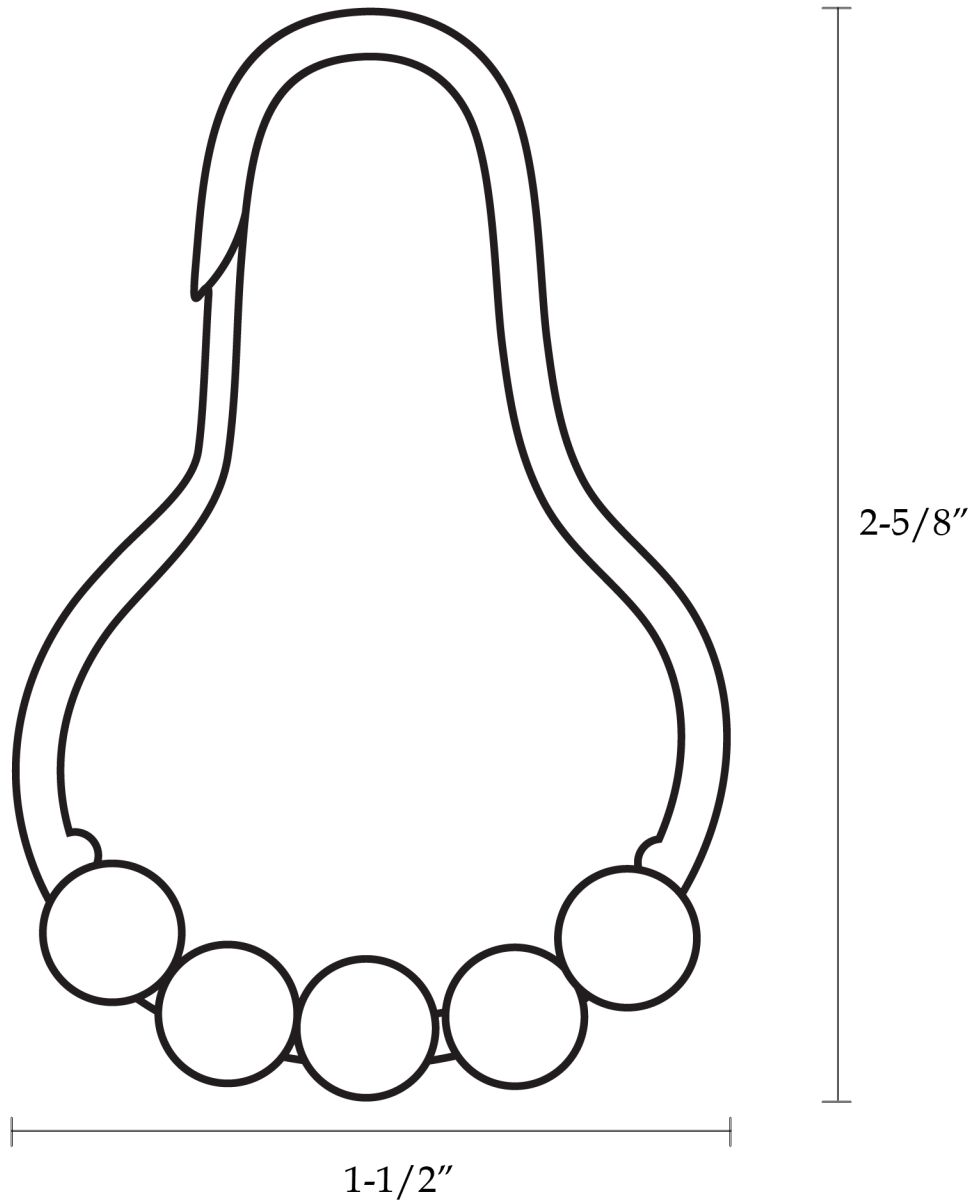

MAIDSTONE

www.MaidstoneSupply.com

Curtain Rings

Part No:126-1

Approximate Measurements.
Contact Maidstone for additional information and specifications. For complete warranty information and a list of dealers visit www.MaidstoneSupply.com. All products and specifications are subject to change without notice. Maidstone is not responsible for typographical and/or dimensional errors. Typographical errors are subject to correction.

Note: Rough-in dimensions may vary +/- 1/2" and are subject to change. No responsibility is assumed by Maidstone.