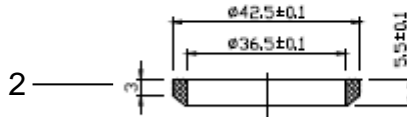

### SPECIFICATIONS

- 1-1/2" 45 Degree Elbow
- With Slip Joint Connectors
- Chrome Plated
- 22 Gauge

**ML8478**

| No. | Part Name      | Material |
|-----|----------------|----------|
| 1   | Slip Joint Nut | Zinc     |
| 2   | Washer         | Rubber   |
| 3   | Body           | Brass    |