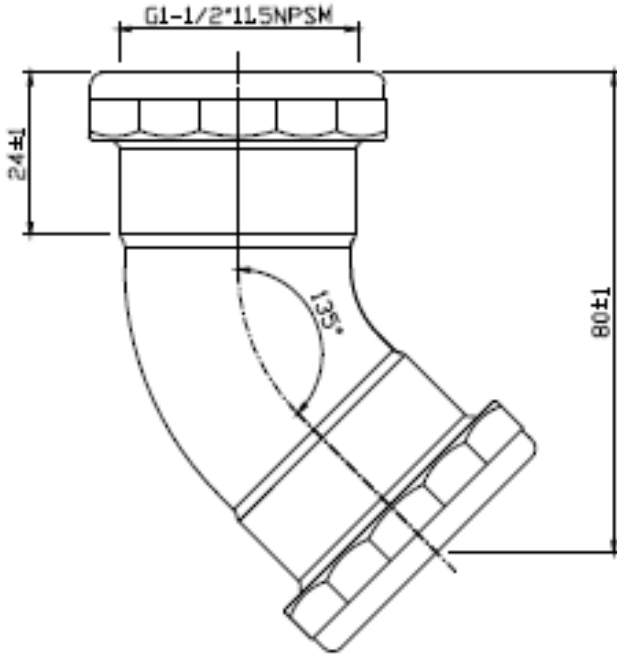

### SPECIFICATIONS

- 1-1/2" 45 Degree Elbow
- With Slip Joint Connectors
- Chrome Plated
- 22 Gauge

**ML8478**

| No. | Part Name      | Material |
|-----|----------------|----------|
| 1   | Slip Joint Nut | Zinc     |
| 2   | Washer         | Rubber   |
| 3   | Body           | Brass    |