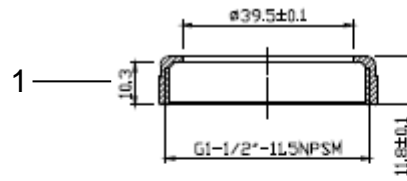

### SPECIFICATIONS

- 1-1/2" 45 Degree Elbow
- With Slip Joint Connectors
- Chrome Plated
- 22 Gauge

**ML8478**

| No. | Part Name      | Material |
|-----|----------------|----------|
| 1   | Slip Joint Nut | Zinc     |
| 2   | Washer         | Rubber   |
| 3   | Body           | Brass    |