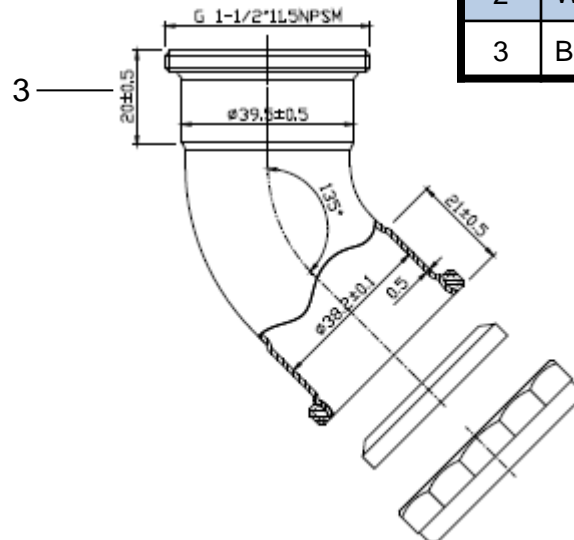

### SPECIFICATIONS

- 1-1/2" 45 Degree Elbow
- With Slip Joint Connectors
- Chrome Plated
- 22 Gauge

**ML8478**

| No. | Part Name      | Material |
|-----|----------------|----------|
| 1   | Slip Joint Nut | Zinc     |
| 2   | Washer         | Rubber   |
| 3   | Body           | Brass    |