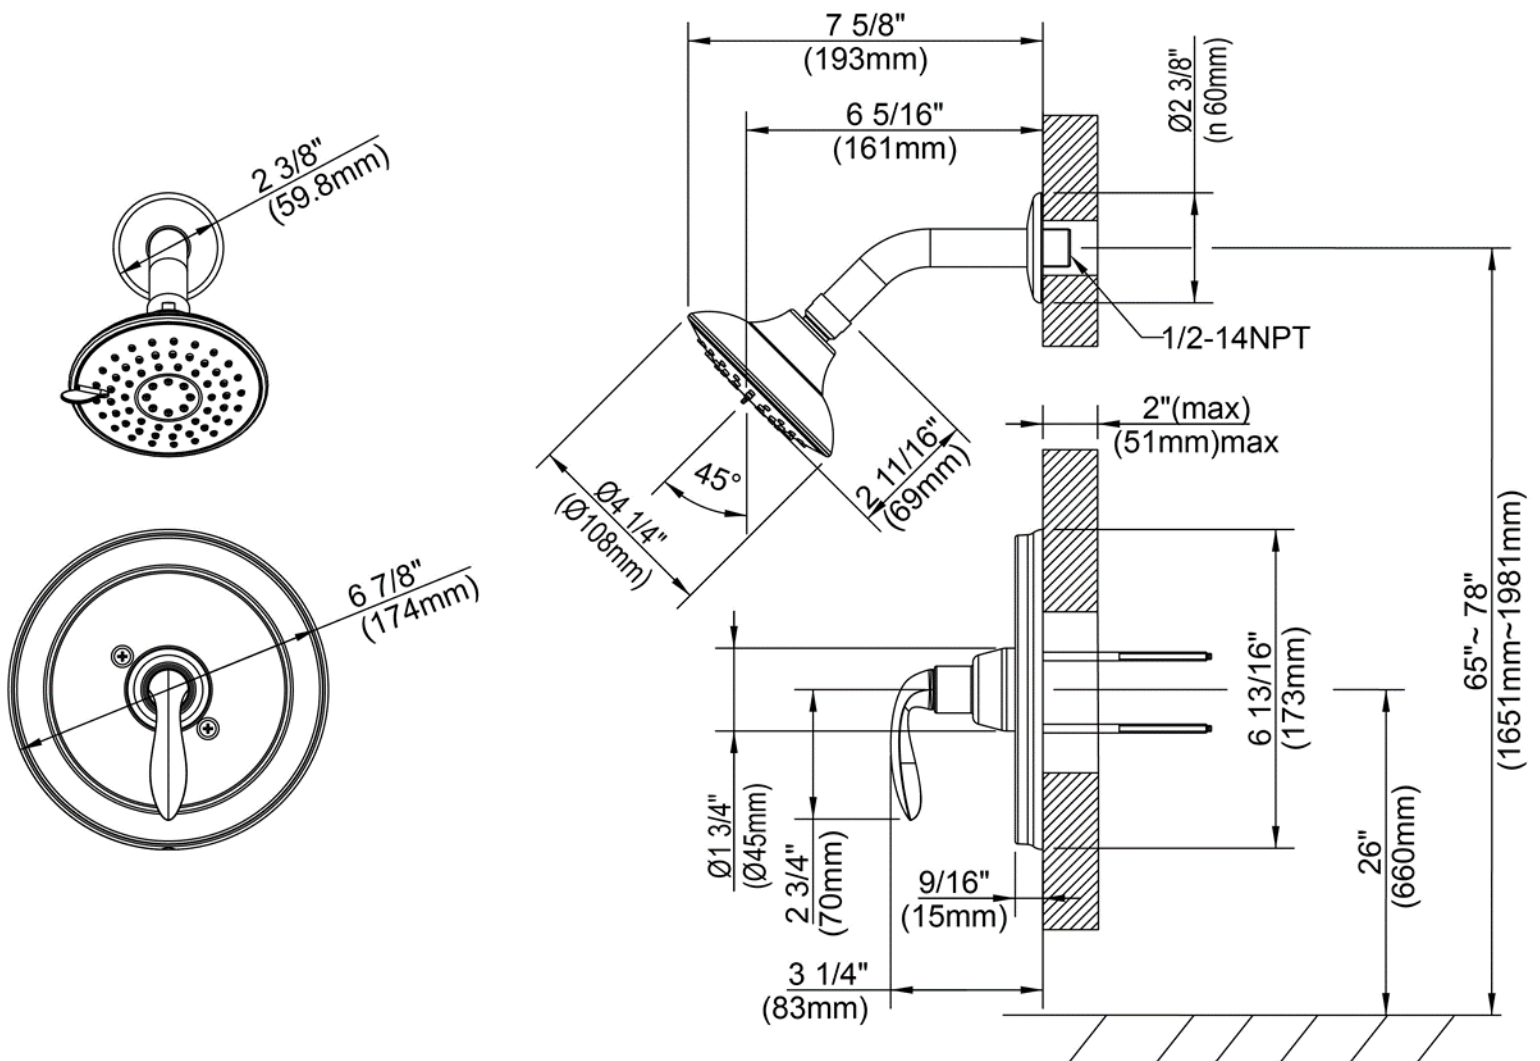

Shower Only Trim

Garniture de douche seulement
Pieza exterior para ducha

Product Specifications

MAINLINE
Elite Series

Tremé

TR511TOLFG-CP
TR511TOLFG-BN
TR511TOLFG-ORB

Contact your sales representative for more information or visit our website at mainlinecollection.com