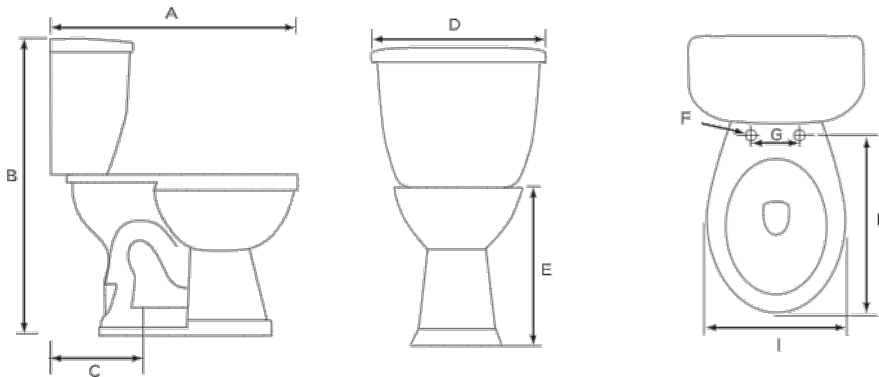

Certifications

- IAPMO cUPC
- US EPA WaterSense
- ASME A112.19.2

To Submit	Bowl	Tank	A	B	C	D	E	F	G	H	I
	MLS10010	MLS10421	29-1/3"	31-1/3"	12"	18"	15-1/2"	1/2"	5-1/2"	18-1/2"	25"

All dimensions listed are nominal. Mainline® reserves the right to make product and material changes at any time without notice.

Contact your sales representative for more information or visit our website at mainlinecollection.com

Revised 8/13/2021