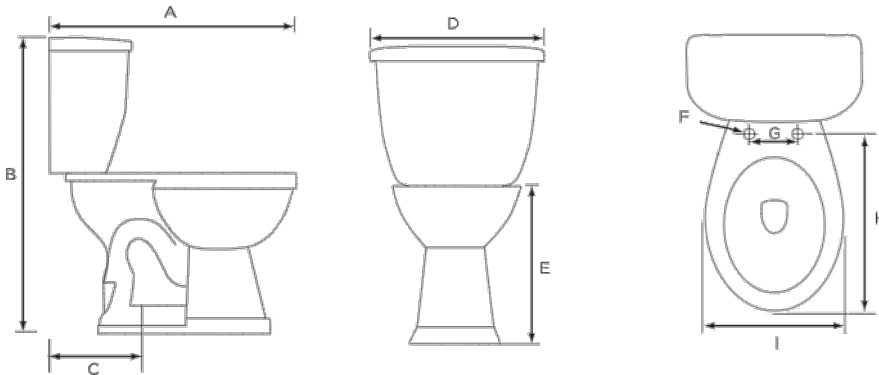

Certifications

- IAPMO cUPC
- US EPA WaterSense
- ASME A112.19.2
- CSA B45.1-18

To Submit	Bowl	Tank	A	B	C	D	E	F	G	H	I
	MLS10010	MLS10421	29-1/3"	31-1/3"	12"	18"	15-1/2"	1/2"	5-1/2"	18-1/2"	25"

All dimensions listed are nominal. Mainline® reserves the right to make product and material changes at any time without notice.

Contact your sales representative for more information or visit our website at mainlinecollection.com