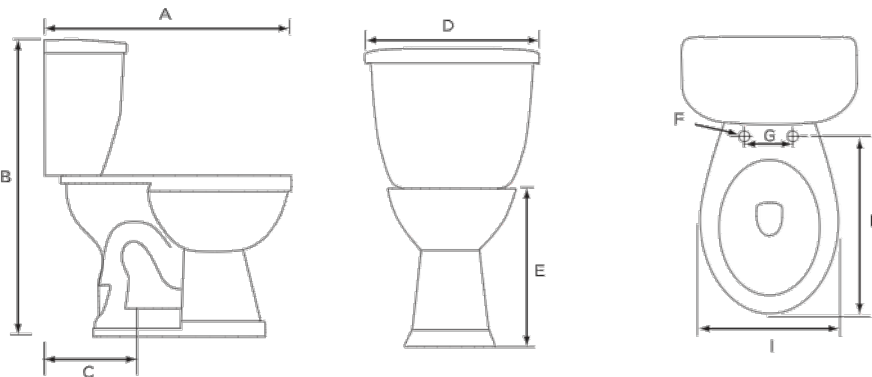

Orion 1.1/1.6 Dual Flush 12" Round, Standard Height (ADA), Toilet Combination, Left-Hand Flush

Product Specifications

Features

- Grade A Vitreous China
- Round, Standard Height of 15-1/2"
- 2" Fully Glazed Trapway
- Siphon Jet Action Flushing
- Low Consumption of 1.1/1.6 GPF
- 12" Rough-In
- Top Flush Activator in Chrome
- Available in White Only
- Mainline Toilet Seat Sold Separately

Orion 1.1/1.6 Dual Flush 12" Elongated Comfortable Height (ADA), Toilet Combination, Left-Hand Flush

Product Specifications

Features

- Grade A Vitreous China
- Elongated, ADA Comfortable Height of 17"
- 2" Fully Glazed Trapway
- Siphon Jet Action Flushing
- Low Consumption of 1.1/1.6 GPF
- Tank Equipped with Fluidmaster™ 400A Ballcock
- 12" Rough-In
- Top Flush Activator in Chrome
- Available in White Only
- Mainline Toilet Seat Sold Separately

MLS421-008

To Submit	Bowl	Tank	A	B	C	D	E	F	G	H	I
	MLS10008	MLS10421	29-1/3"	32-5/8"	12"	18"	17"	1/2"	5-1/2"	18-1/2"	14-1/2"

All dimensions listed are nominal. Mainline® reserves the right to make product and material changes at any time without notice.

Contact your sales representative for more information or visit our website at mainlinecollection.com

Revised 8/13/2021

Orion 1.1/1.6 Dual Flush 12" Elongated, Standard Height, Toilet Combination, Left-Hand Flush