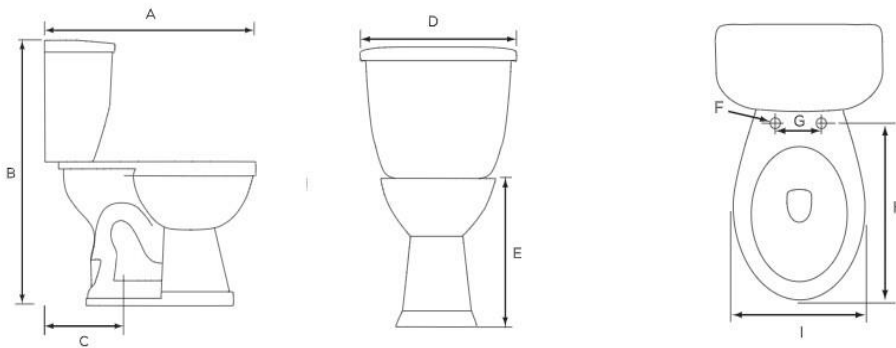

To Submit	Bowl	Tank	A	B	C	D	E	F	G	H	I
	MLS10415	MLS10429	26-3/8"	29-7/8"	10"	16-1/2"	15-1/2"	1/2"	5-1/2"	16-1/2"	14-1/2"

All dimensions listed are nominal. Mainline® reserves the right to make product and material changes at any time without notice.

Contact your sales representative for more information or visit our website at mainlinecollection.com