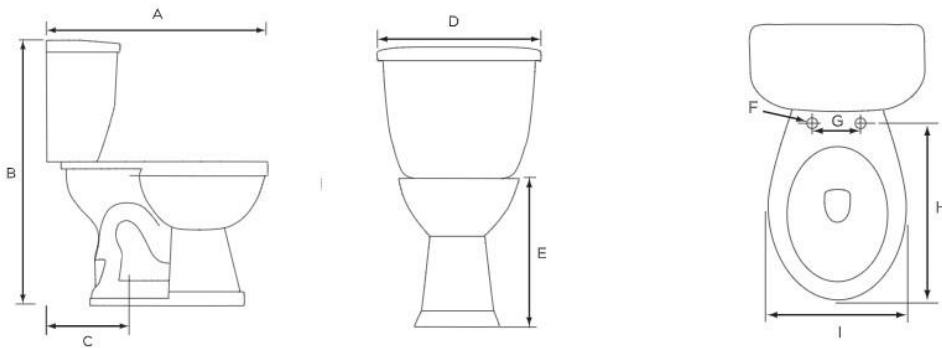

To Submit	Bowl	Tank	A	B	C	D	E	F	G	H	I
	MLS10415	MLS10039	28"	29-3/4"	12"	17"	15-1/2"	1/2"	5-1/2"	16-1/2"	14-1/2"

All dimensions listed are nominal. Mainline® reserves the right to make product and material changes at any time without notice.

Contact your sales representative for more information or visit our website at mainlinecollection.com