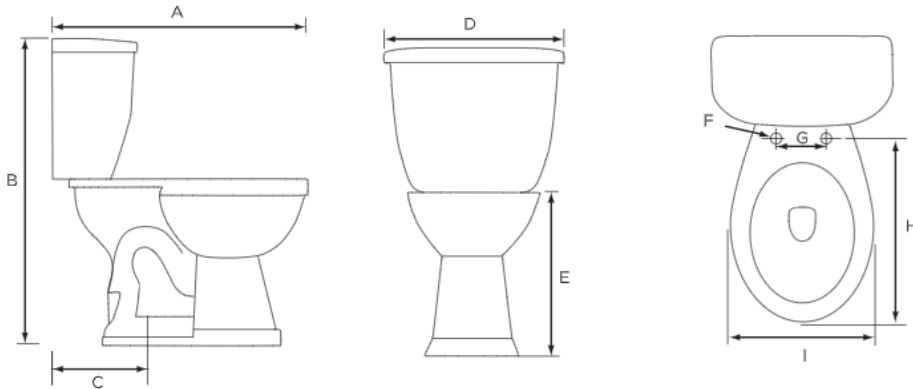

Certifications

- IAPMO cUPC
- ASME A112.19.2
- US EPA WaterSense
- 800g MaP Rating

To Submit	Bowl	Tank	A	B	C	D	E	F	G	H	I
	MLS10415	MLS10417	28"	29-3/4"	12"	17"	15-1/2"	1/2"	5-1/2"	16-1/2"	14-1/2"

All dimensions listed are nominal. Mainline® reserves the right to make product and material changes at any time without notice.

Contact your sales representative for more information or visit our website at mainlinecollection.com