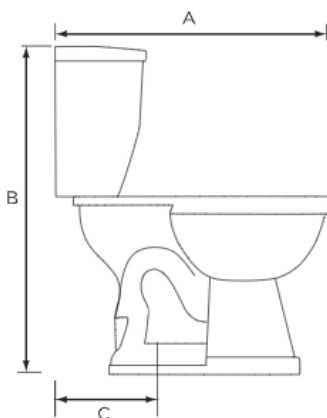

Bowl	Tank	A	B	C	D	E	F	G	H	I
MLS10008	MLS10012	29-1/3"	32-5/8"	12"	18"	17"	1/2"	5-1/2"	18-1/2"	14"
MLS10027	MLS10031									

All dimensions listed are nominal. Mainline® reserves the right to make product and material changes at any time without notice.

Contact your sales representative for more information or visit our website at mainlinecollection.com