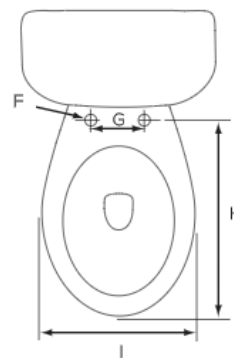

Lynx 1.6 Elongated, Two-Piece, Comfortable Height (ADA), 12" Left-Hand Flush

MAINLINE®

Product Specifications

Features

- Grade A Vitreous China
- ADA Compliant, 17" Height
- 2" Fully Glazed Trapway
- Siphon Jet Action Flushing
- Low Water Consumption of 1.6 GPF
- Color Matched Tank Lever
- Available in White or Biscuit
- 12" Rough-In
- Mainline Toilet Seat Sold Separately

Certifications

- IAPMO cUPC
- ASME A112.19.2
- ADA ANSI A117.1
- 1000g MaP Rating

MLS031-027

MLS012-008

Bowl	Tank	A	B	C	D	E	F	G	H	I
MLS10008	MLS10012	29-1/3"	32-5/8"	12"	18"	17"	1/2"	5-1/2"	18-1/2"	14"
MLS10027	MLS10031									

Lynx 1.6 Elongated, Two-Piece, Standard Height, 12" Left-Hand Flush

Product Specifications

Features

- Grade A Vitreous China
- Standard Height of 15-1/2"
- 2" Fully Glazed Trapway
- Siphon Jet Action Flushing
- Low Water Consumption of 1.6 GPF
- Color Matched Tank Lever
- Available in White or Biscuit
- 12" Rough-In
- Mainline Toilet Seat Sold Separately