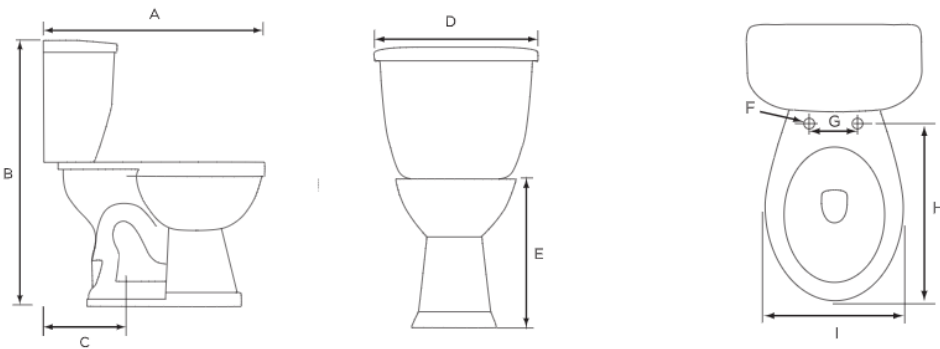

Bowl	Tank	A	B	C	D	E	F	G	H	I
MLS10010	MLS10012	29-3/8"	31"	12"	18-1/4"	15-1/2"	1/2"	5-1/2"	18-1/2"	14-1/2"
MLS10031	MLS10029									

All dimensions listed are nominal. Mainline® reserves the right to make product and material changes at any time without notice.

Contact your sales representative for more information or visit our website at mainlinecollection.com