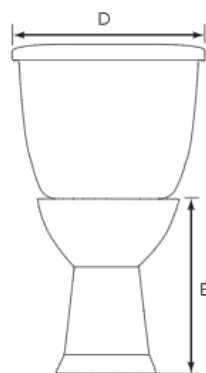

Lynx 1.6 Elongated, Two-Piece, Comfortable Height (ADA), 12" Left-Hand Flush

MAINLINE®

Product Specifications

Features

- Grade A Vitreous China
- ADA Compliant, 17" Height
- 2" Fully Glazed Trapway
- Siphon Jet Action Flushing
- Low Water Consumption of 1.6 GPF
- Color Matched Tank Lever
- Available in White or Biscuit
- 12" Rough-In
- Mainline Toilet Seat Sold Separately

Certifications

- IAPMO cUPC
- ASME A112.19.2
- ADA ANSI A117.1
- 1000g MaP Rating

MLS031-027

MLS012-008

Bowl	Tank	A	B	C	D	E	F	G	H	I
MLS10008	MLS10012	29-1/3"	32-5/8"	12"	18"	17"	1/2"	5-1/2"	18-1/2"	14"
MLS10027	MLS10031									

Lynx 1.6 Elongated, Two-Piece, Standard Height, 12" Left-Hand Flush

Product Specifications

Features

- Grade A Vitreous China
- Standard Height of 15-1/2"
- 2" Fully Glazed Trapway
- Siphon Jet Action Flushing
- Low Water Consumption of 1.6 GPF
- Color Matched Tank Lever
- Available in White or Biscuit
- 12" Rough-In
- Mainline Toilet Seat Sold Separately