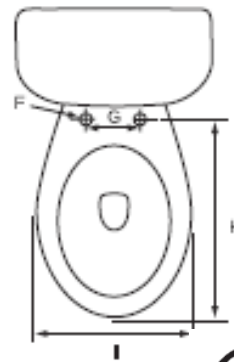

Lynx 1.6 Elongated, Two-Piece, Standard Height, 12" Left-Hand Flush

Product Specifications

Features

- Grade A Vitreous China
- Standard Height of 15-1/2"
- 2" Fully Glazed Trapway
- Siphon Jet Action Flushing
- Low Water Consumption of 1.6 GPF
- Color Matched Tank Lever
- Available in White or Biscuit
- 12" Rough-In
- Mainline Toilet Seat Sold Separately

Lyra 1.6 Designer Series Elongated, Two-Piece, Standard Height, 12" Left-Hand Flush with Fluid Master 400A Ballcock

Product Specifications

Features

- Grade A Vitreous China
- Standard Height of 15-1/2"
- 2" Fully Glazed Trapway
- Siphon Jet Action Flushing
- Low Consumption of 1.6 GPF
- Tanks Equipped with Fluidmaster™ 400A Ballcock
- 12" Rough-In
- Color Matched Tank Lever
- Available in White or Biscuit
- Mainline Toilet Seat Sold Separately

Certifications

- IAPMO UPC
- ASME A112.19.2
- 800g MaP Rating

MLS036-029

MLS017-010

| To Submit | Bowl/Tank | A | B | C | D | E | F | G | H | I |
|-----------|----------------------|---------|---------|-----|-----|---------|------|--------|---------|---------|
| | MLS10010 MLS10017 | 29-1/4" | 29-5/8" | 12" | 17" | 15-1/2" | 1/2" | 5/1/2" | 18-1/2" | 14-1/2" |
| | MLS10029 MLS10036 | | | | | | | | | |