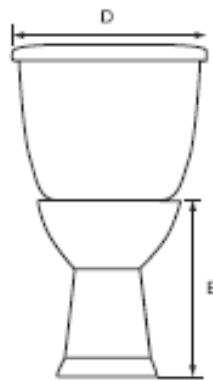

Lyra 1.6 Designer Series Elongated, Two-Piece, Standard Height, 12" Left-Hand Flush with Fluid Master 400A Ballcock

Product Specifications

Features

- Grade A Vitreous China
- Standard Height of 15-1/2"
- 2" Fully Glazed Trapway
- Siphon Jet Action Flushing
- Low Consumption of 1.6 GPF
- Tanks Equipped with Fluidmaster™ 400A Ballcock
- 12" Rough-In
- Color Matched Tank Lever
- Available in White or Biscuit
- Mainline Toilet Seat Sold Separately

Certifications

- IAPMO UPC
- ASME A112.19.2
- 800g MaP Rating

MLS036-029

MLS017-010

| To Submit | Bowl/Tank | A | B | C | D | E | F | G | H | I |
|-----------|----------------------|---------|---------|-----|-----|---------|------|--------|---------|---------|
| | MLS10010 MLS10017 | 29-1/4" | 29-5/8" | 12" | 17" | 15-1/2" | 1/2" | 5/1/2" | 18-1/2" | 14-1/2" |
| | MLS10029 MLS10036 | | | | | | | | | |