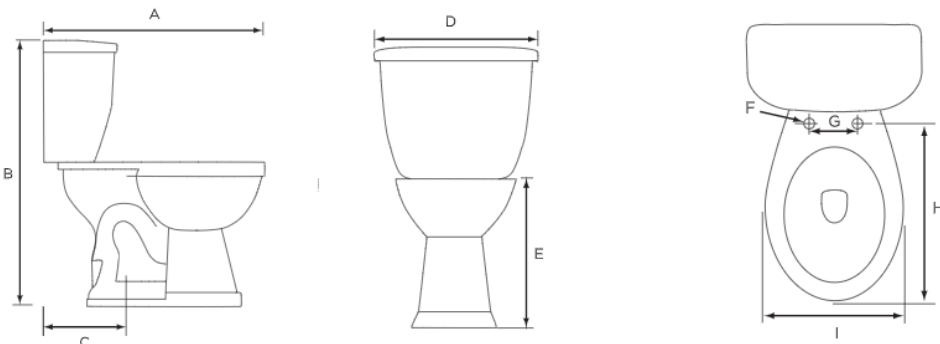

Bowl	Tank	A	B	C	D	E	F	G	H	I
MLS10010	MLS10012	29-3/8"	31"	12"	18-1/4"	15-1/2"	1/2"	5-1/2"	18-1/2"	14-1/2"
MLS10031	MLS10029									

All dimensions listed are nominal. Mainline® reserves the right to make product and material changes at any time without notice.

Contact your sales representative for more information or visit our website at mainlinecollection.com