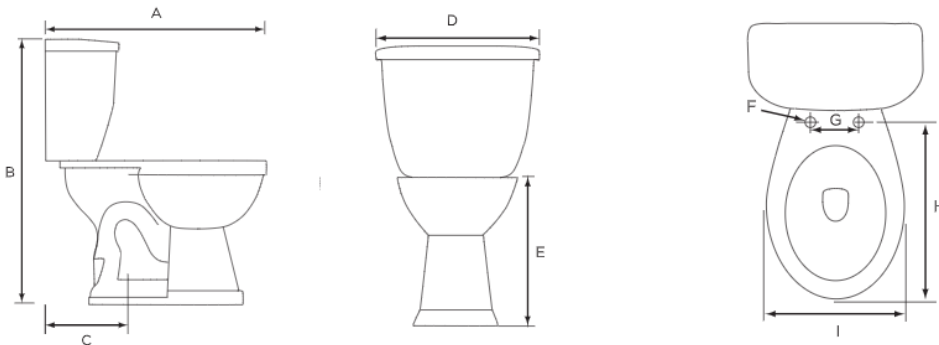

Lyra 1.6 Designer Series Elongated, Two-Piece, Standard Height, 12" Right-Hand Flush with Fluidmaster 400A Ballcock

Product Specifications

Features

- Grade A Vitreous China
- Standard Height of 15-1/2"
- 2" Fully Glazed Trapway
- Siphon Jet Action Flushing
- Low Consumption of 1.6 GPF
- Tanks Equipped with Fluidmaster™ 400A Ballcock
- 12" Rough-In
- Color Matched Tank Lever
- Available in White Only
- Mainline Toilet Seat Sold Separately

Contact your sales representative for more information or visit our website at mainlinecollection.com

Lynx 1.6 Elongated, Two-Piece, Standard Height, 12" Right-Hand Flush

Product Specifications

Features

- Grade A Vitreous China
- Standard Height of 15-1/2"
- 2" Fully Glazed Trapway
- Siphon Jet Action Flushing
- Low Water Consumption of 1.6 GPF
- Color Matched Tank Lever
- Available in White Only
- 12" Rough-In
- Mainline Toilet Seat Sold Separately

Certifications

- IAPMO UPC
- ASME A112.19.2
- 800 MaP Rating

MLS013-010

Bowl	Tank	A	B	C	D	E	F	G	H	I
MLS10010	MLS10013	29-3/8"	31"	12"	18-1/4"	15-1/2"	1/2"	5-1/2"	18-1/2"	14-1/2"

All dimensions listed are nominal. Mainline® reserves the right to make product and material changes at any time without notice.

Contact your sales representative for more information or visit our website at mainlinecollection.com

Lynx 1.6 Elongated, Two-Piece, Standard Height, 10" Left-Hand Flush

Product Specifications

Features

- Grade A Vitreous China
- Standard Height of 15-1/2"
- 2" Fully Glazed Trapway
- Siphon Jet Action Flushing
- Low Water Consumption of 1.6 GPF
- Color Matched Tank Lever
- Available in White Only
- 10" Rough-In
- Mainline Toilet Seat Sold Separately