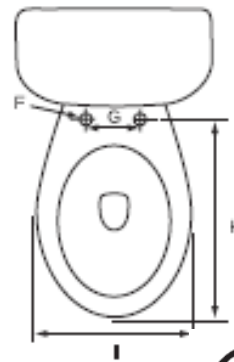

To Submit	Bowl/Tank	A	B	C	D	E	F	G	H	I
	MLS10010 MLS10017	29-1/4"	29-5/8"	12"	17"	15-1/2"	1/2"	5/1/2"	18-1/2"	14-1/2"
	MLS10029 MLS10036									

All dimensions listed are nominal. Mainline® reserves the right to make product and material changes at any time without notice.

Contact your sales representative for more information or visit our website at mainlinecollection.com