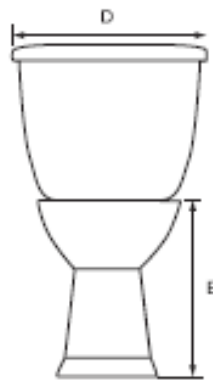

Contact your sales representative for more information or visit our website at mainlinecollection.com

Lyra 1.6 Designer Series Elongated, Two-Piece, Standard Height, 12" Left-Hand Flush with Fluid Master 400A Ballcock

Product Specifications

Features

- Grade A Vitreous China
- Standard Height of 15-1/2"
- 2" Fully Glazed Trapway
- Siphon Jet Action Flushing
- Low Consumption of 1.6 GPF
- Tanks Equipped with Fluidmaster™ 400A Ballcock
- 12" Rough-In
- Color Matched Tank Lever
- Available in White or Biscuit
- Mainline Toilet Seat Sold Separately

Certifications

- IAPMO UPC
- ASME A112.19.2
- 800g MaP Rating

MLS036-029

MLS017-010

To Submit	Bowl/Tank	A	B	C	D	E	F	G	H	I
	MLS10010 MLS10017	29-1/4"	29-5/8"	12"	17"	15-1/2"	1/2"	5/1/2"	18-1/2"	14-1/2"
	MLS10029 MLS10036									

Lynx 1.6 Elongated, Two-Piece, Standard Height, 12" Left-Hand Flush

Product Specifications

Features

- Grade A Vitreous China
- Standard Height of 15-1/2"
- 2" Fully Glazed Trapway
- Siphon Jet Action Flushing
- Low Water Consumption of 1.6 GPF
- Color Matched Tank Lever
- Available in White or Biscuit
- 12" Rough-In
- Mainline Toilet Seat Sold Separately