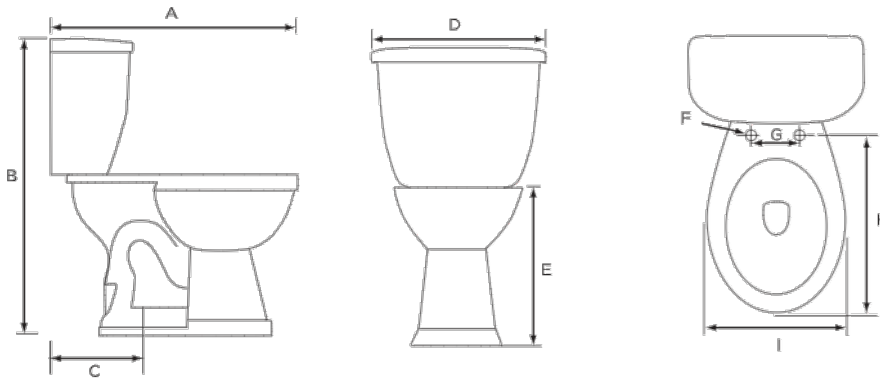

Contact your sales representative for more information or visit our website at mainlinecollection.com

Lynx 1.6 Elongated, Two-Piece, Standard Height, 10" Left-Hand Flush

Product Specifications

Features

- Grade A Vitreous China
- Standard Height of 15-1/2"
- 2" Fully Glazed Trapway
- Siphon Jet Action Flushing
- Low Water Consumption of 1.6 GPF
- Color Matched Tank Lever
- Available in White Only
- 10" Rough-In
- Mainline Toilet Seat Sold Separately

Lynx 1.6 Elongated, Two-Piece, Standard Height, 12" Left-Hand Flush

Product Specifications

Features

- Grade A Vitreous China
- Standard Height of 15-1/2"
- 2" Fully Glazed Trapway
- Siphon Jet Action Flushing
- Low Water Consumption of 1.6 GPF
- Color Matched Tank Lever
- Available in White or Biscuit
- 12" Rough-In
- Mainline Toilet Seat Sold Separately

Orion 1.1/1.6 Dual Flush 12" Elongated, Standard Height, Toilet Combination, Left-Hand Flush

Product Specifications

Features

- Grade A Vitreous China
- Elongated, Standard Height of 15-1/2"
- 2" Fully Glazed Trapway
- Siphon Jet Action Flushing
- Low Consumption of 1.1/1.6 GPF
- 12" Rough-In
- Top Flush Activator in Chrome
- Available in White Only
- Mainline Toilet Seat Sold Separately

MLS421-010

Certifications

- IAPMO cUPC
- US EPA WaterSense
- ASME A112.19.2

To Submit	Bowl	Tank	A	B	C	D	E	F	G	H	I
	MLS10010	MLS10421	29-1/3"	31-1/3"	12"	18"	15-1/2"	1/2"	5-1/2"	18-1/2"	25"

All dimensions listed are nominal. Mainline® reserves the right to make product and material changes at any time without notice.