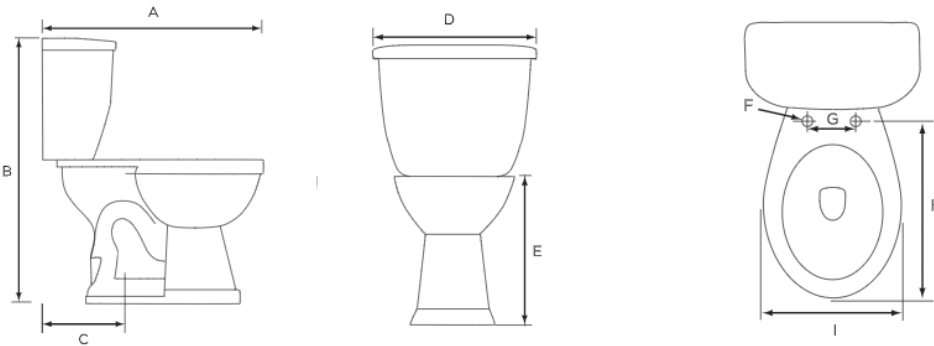

Bowl	Tank	A	B	C	D	E	F	G	H	I
MLS10010	MLS10014	28"	30-1/3"	10"	19-1/4"	15-1/2"	1/2"	5-1/2"	18-1/2"	14-1/2"

All dimensions listed are nominal. Mainline® reserves the right to make product and material changes at any time without notice.

Contact your sales representative for more information or visit our website at mainlinecollection.com