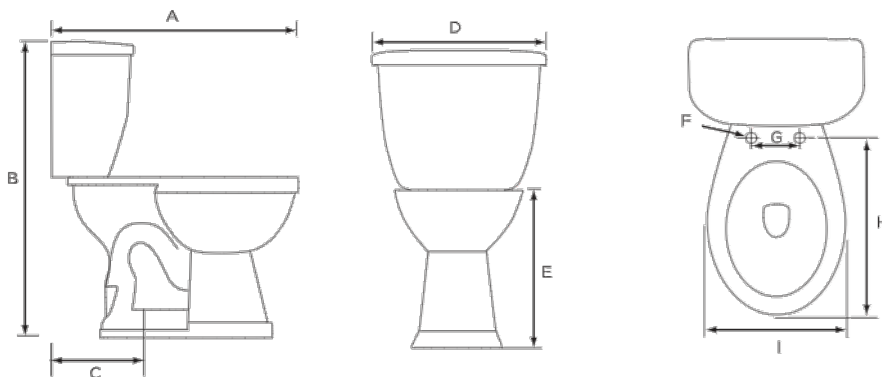

To Submit	Bowl	Tank	A	B	C	D	E	F	G	H	I
	MLS10040	MLS10039	29-1/2"	31-1/5"	12"	17"	17"	1/2"	5-1/2"	18-1/2"	14-1/2"

All dimensions listed are nominal. Mainline® reserves the right to make product and material changes at any time without notice.

Contact your sales representative for more information or visit our website at mainlinecollection.com