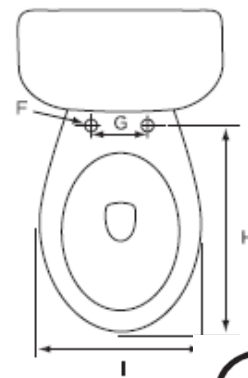

Lyra 1.6 Designer Series Round, Two-Piece, Standard Height, 12" Left-Hand Flush with Fluid Master 400A Ballcock

Product Specifications

Features

- Grade A Vitreous China
- Standard Height of 15-1/2"
- 2" Fully Glazed Trapway
- Siphon Jet Action Flushing
- Low Water Consumption of 1.6 GPF
- Tanks Equipped with Fluidmaster™ 400A Ballcock
- 12" Rough-In
- Color Matched Tank Lever
- Available in White or Biscuit
- Mainline Toilet Seat Sold Separately

Certifications

- IAPMO UPC
- ASME A112.19.2
- 800 MaP Rating

MLS017-011

| To Submit | Bowl/Tank | A | B | C | D | E | F | G | H | I |
|-----------|----------------------|---------|---------|-----|-----|---------|------|--------|---------|---------|
| | MLS10011 MLS10017 | 27-1/2" | 29-7/8" | 12" | 17" | 15-3/8" | 1/2" | 5-1/2" | 16-1/2" | 14-3/4" |