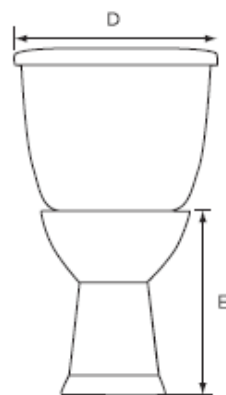

Lyra 1.6 Designer Series Round, Two-Piece, Standard Height, 12" Left-Hand Flush with Fluid Master 400A Ballcock

Product Specifications

Features

- Grade A Vitreous China
- Standard Height of 15-1/2"
- 2" Fully Glazed Trapway
- Siphon Jet Action Flushing
- Low Water Consumption of 1.6 GPF
- Tanks Equipped with Fluidmaster™ 400A Ballcock
- 12" Rough-In
- Color Matched Tank Lever
- Available in White or Biscuit
- Mainline Toilet Seat Sold Separately

Certifications

- IAPMO UPC
- ASME A112.19.2
- 800 MaP Rating

MLS017-011

| To Submit | Bowl/Tank | A | B | C | D | E | F | G | H | I |
|-----------|----------------------|---------|---------|-----|-----|---------|------|--------|---------|---------|
| | MLS10011 MLS10017 | 27-1/2" | 29-7/8" | 12" | 17" | 15-3/8" | 1/2" | 5-1/2" | 16-1/2" | 14-3/4" |