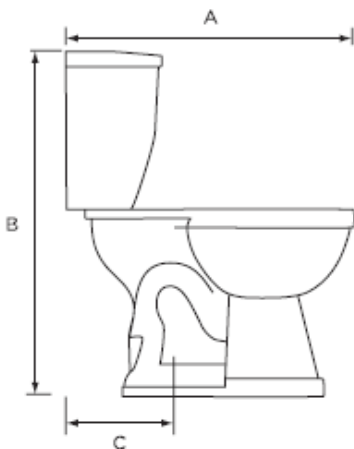

Lyra 1.6 Designer Series Round, Two-Piece, Standard Height, 12" Left-Hand Flush with Fluid Master 400A Ballcock

Product Specifications

Features

- Grade A Vitreous China
- Standard Height of 15-1/2"
- 2" Fully Glazed Trapway
- Siphon Jet Action Flushing
- Low Water Consumption of 1.6 GPF
- Tanks Equipped with Fluidmaster™ 400A Ballcock
- 12" Rough-In
- Color Matched Tank Lever
- Available in White or Biscuit
- Mainline Toilet Seat Sold Separately

Certifications

- IAPMO UPC
- ASME A112.19.2
- 800 MaP Rating

MLS017-011

| To Submit | Bowl/Tank | A | B | C | D | E | F | G | H | I |
|-----------|----------------------|---------|---------|-----|-----|---------|------|--------|---------|---------|
| | MLS10011 MLS10017 | 27-1/2" | 29-7/8" | 12" | 17" | 15-3/8" | 1/2" | 5-1/2" | 16-1/2" | 14-3/4" |