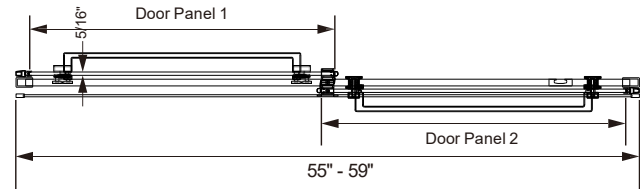

All dimensions are subject to change and variation without notice.

Revised 1/26/2022