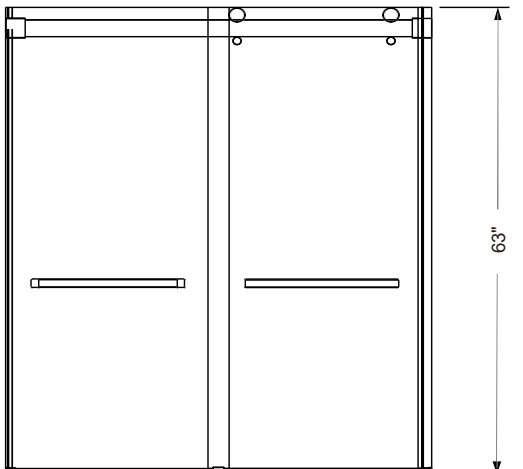

All dimensions are subject to change and variation without notice.

Revised 1/26/2022