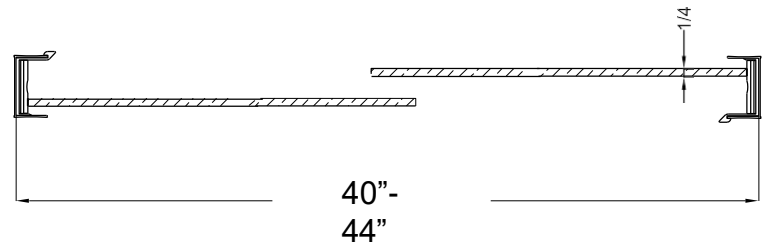

FRAMELESS SLIDING SHOWER DOOR

Model #: MMSS4472-CL

FITS OPENING 40" TO 44"W X 72"H
ENTRY WALK THROUGH OPENING: 20-1/4"

Clear Glass

Silver Finish

1/4" tempered safety glass

An anodized aluminum frame

Through-the-glass towel bars and hangers

An elegantly styled header

Safe Slider™ clip keeps doors gliding smooth

Bottom track designed for easy cleaning

Up to 3/4" adjustment for out of square walls

Doors are backed by a Limited Lifetime Warranty

H2OFF® Clean Glass Technology is applied

to the inside surface of the glass.

Backed by a 10-Year Warranty

WAMM® We All Make Mistakes® Program

Clear

All dimensions are subject to change and variation without notice.

Revised 1/26/2022