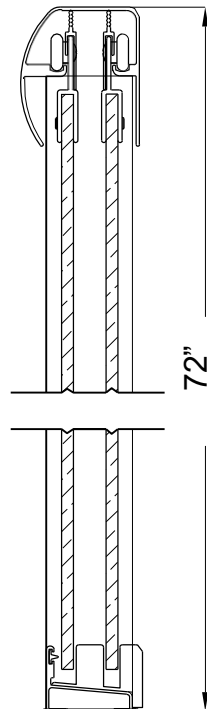

FRAMELESS SLIDING SHOWER DOOR

Model #: MMSS4472-CL

FITS OPENING 40" TO 44"W X 72"H
ENTRY WALK THROUGH OPENING: 20-1/4"

Clear Glass

Silver Finish

1/4" tempered safety glass

An anodized aluminum frame

Through-the-glass towel bars and hangers

An elegantly styled header

Safe Slider™ clip keeps doors gliding smooth

Bottom track designed for easy cleaning

Up to 3/4" adjustment for out of square walls

Doors are backed by a Limited Lifetime Warranty

H2OFF® Clean Glass Technology is applied

to the inside surface of the glass.

Backed by a 10-Year Warranty

WAMM® We All Make Mistakes® Program

Clear

All dimensions are subject to change and variation without notice.

Revised 1/26/2022