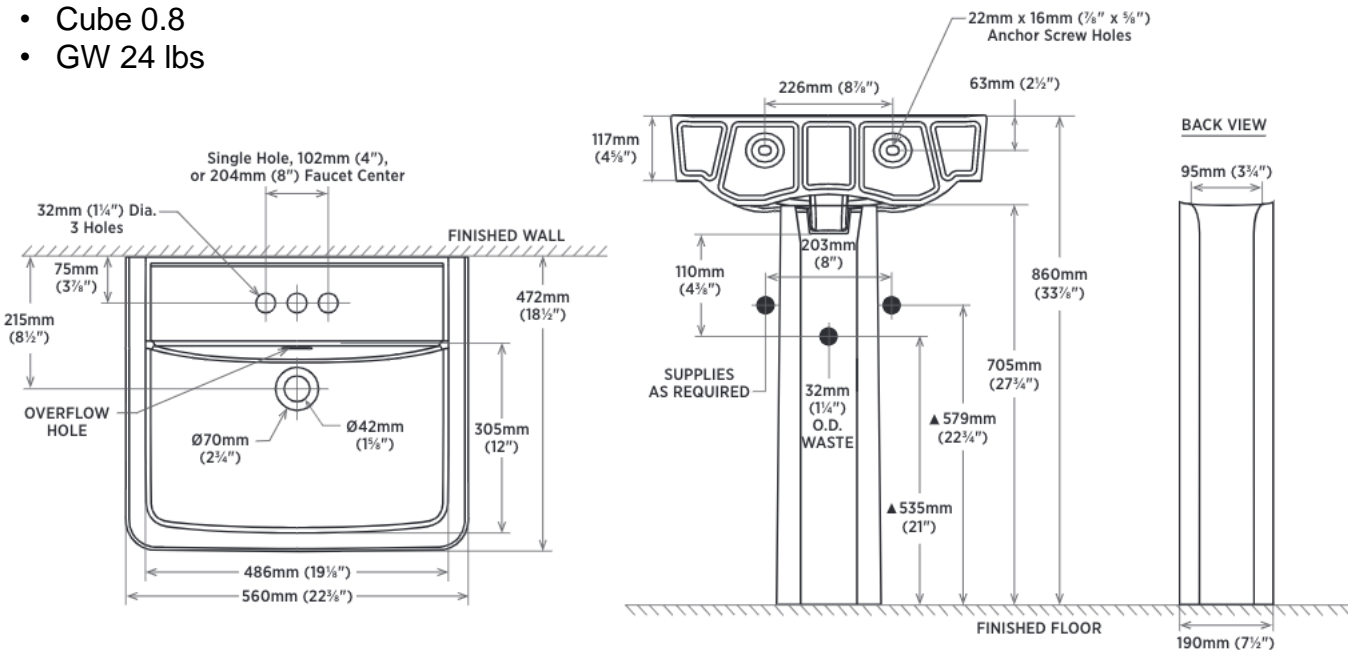

Pedestal Lavatory

Product Specifications

Features

- Vitreous china
- Rear overflow hole
- Single, hole, 4", or 8" faucet center
- Mounting hardware supplied
- Faucet not included

Overall Size

- 560mm W x 472mm D x 860mm H 22" W x 18½" D x 33⅞" H

Compliance Certifications

- Meets or exceeds the following:
- IAPMO cUPC
- ASME A112.19.2 / CSA B45.1

Shipping

Basin:

- Cube 2.63
- GW 43 lbs

Leg:

- Cube 0.8
- GW 24 lbs

LXS10010 White Basin Single Hole
LXS10011 White Basin 4" Center Faucet
LXS10012 White Basin 8" Center Faucet
LXS10013 Pedestal Leg