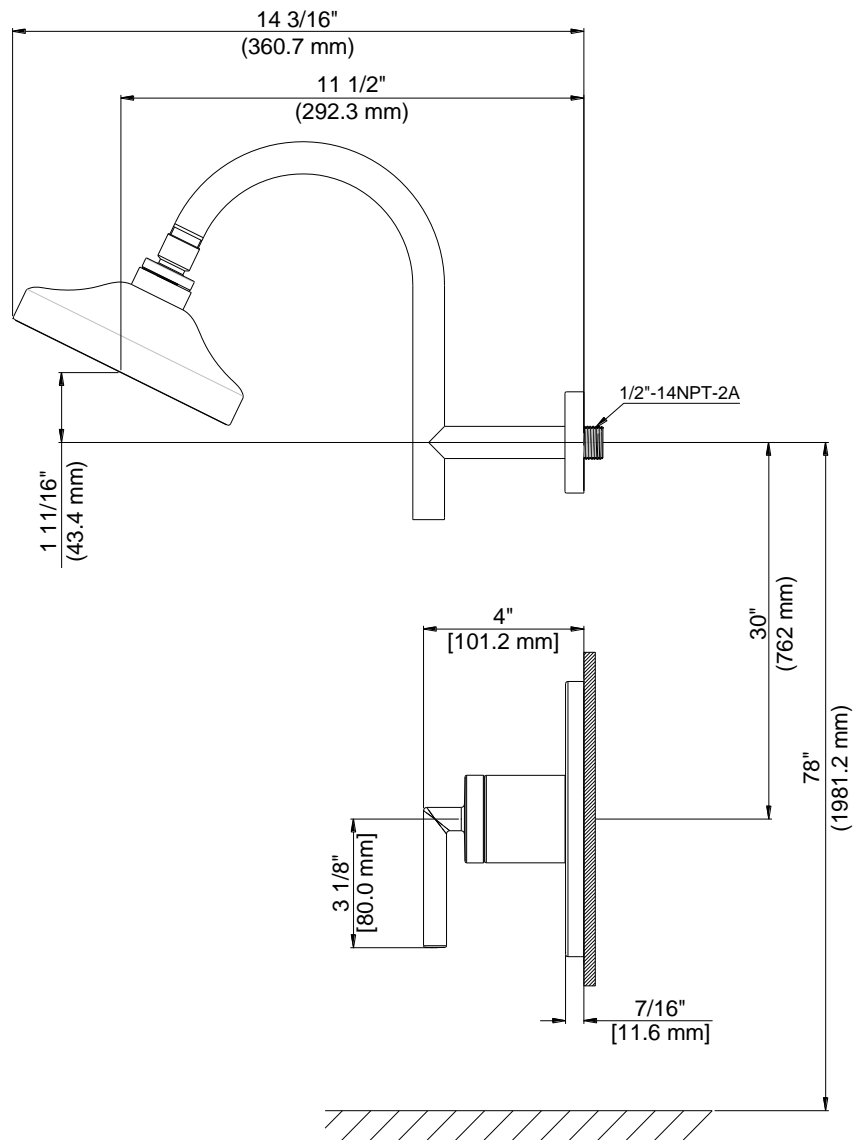

Shower Only Trim

Garniture de douche seulement
Pieza exterior para ducha

Product Specifications

LUXART®

AERRO®

A511TOV-CP
A511TOV-BN
A511TOV-BLM
A511TOV-PBB

Contact your sales representative for more information or visit our website at luxartcollection.com

Revised 11/20/2020