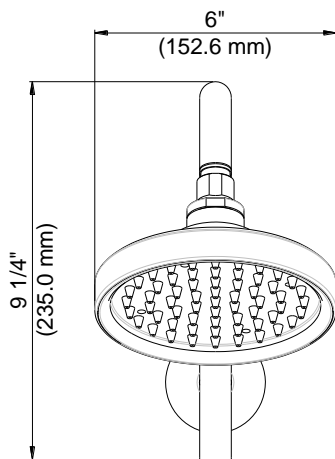

Shower Only Trim

Garniture de douche seulement
Pieza exterior para ducha

Product Specifications

LUXART®

AERRO®

A511TOV-CP
A511TOV-BN
A511TOV-BLM
A511TOV-PBB

Contact your sales representative for more information or visit our website at luxartcollection.com

Revised 11/20/2020