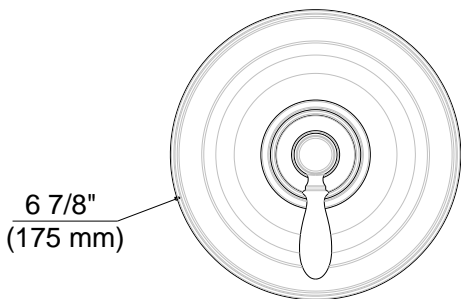

Shower Only Trim

Garniture de douche seulement
Pieza exterior para ducha

Product Specifications

LUXART®

EMBELLISH®

EB511TOV-CP
EB511TOV-BN
EB511TOV-ORB
EB511TOV-PN

Contact your sales representative for more information or visit our website at luxartcollection.com