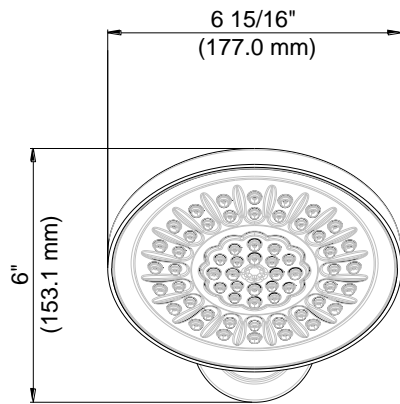

Shower Only Trim

Garniture de douche seulement
Pieza exterior para ducha

Product Specifications

LUXART®

EMBELLISH®

EB511TOV-CP
EB511TOV-BN
EB511TOV-ORB
EB511TOV-PN

Contact your sales representative for more information or visit our website at luxartcollection.com