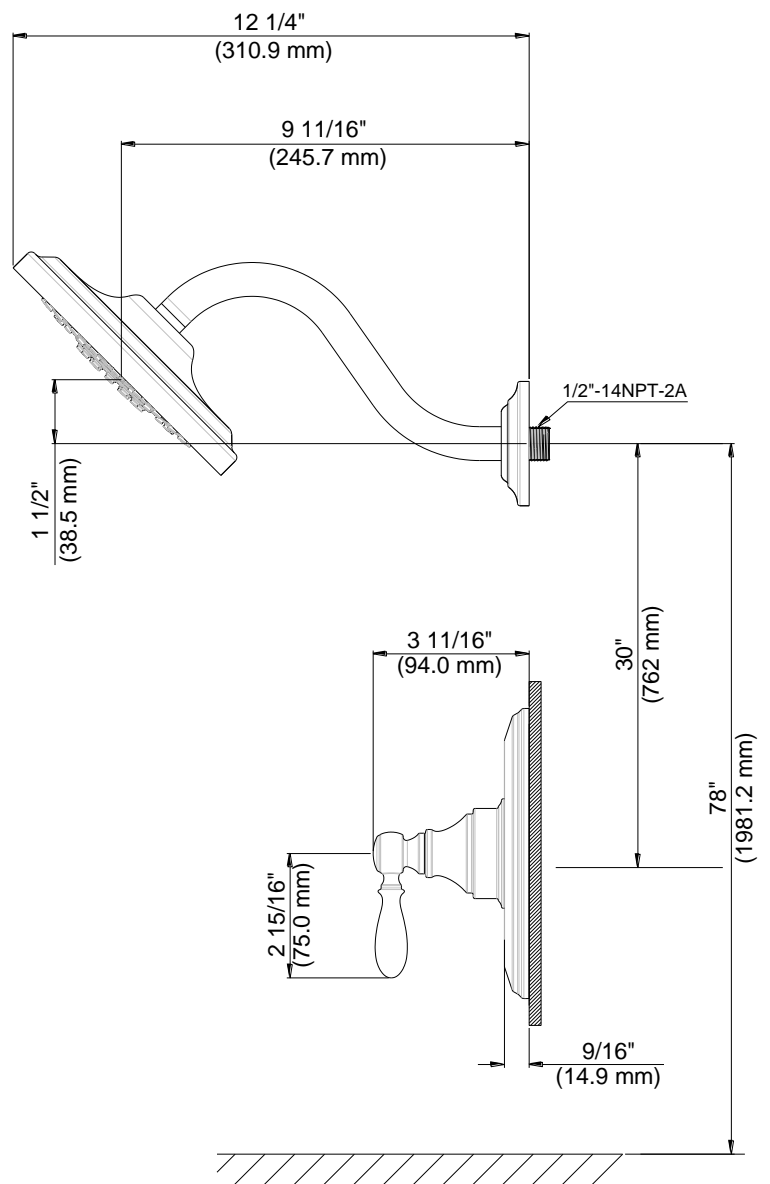

Shower Only Trim

Garniture de douche seulement
Pieza exterior para ducha

Product Specifications

LUXART®

EMBELLISH®

EB511TOV-CP
EB511TOV-BN
EB511TOV-ORB
EB511TOV-PN

Contact your sales representative for more information or visit our website at luxartcollection.com