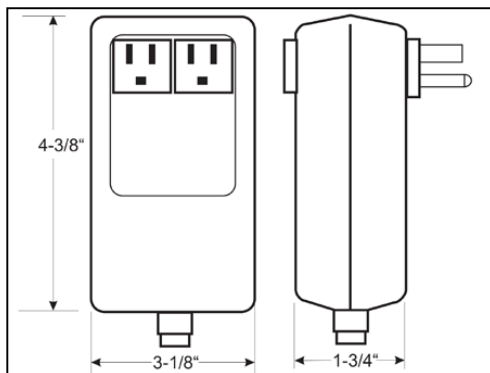

LX944620-CP

Dimensions:

Warranty: See warranty information for more details.

Contact your sales representative for more information or visit our website at luxartcollection.com

Air Switch

Product Specifications