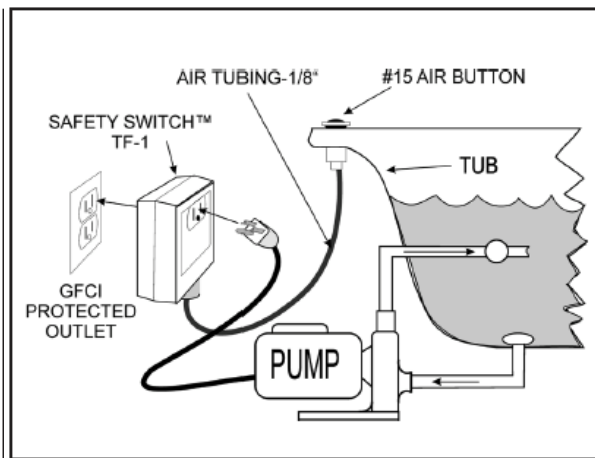

Air Switch

Product Specifications

Operates the On/Off function of a Garbage Disposal, Jetted Tub, Instant Hot Water or Water Chiller with an Air Button installed at sink or tub.

Features:

- Easy to install – no hard wire
- Dust, corrosion, heat and moisture resistant
- Designed to withstand 220 F ambient conditions
- Compatible with most 120V, 12 AMP appliances/15 AMP outlets
- Latching on/off switch function
- Safe from accidental touch switching
- Decorator button colors to match sinks, countertops and much more

Typical Installation:

GARBAGE DISPOSAL APPLICATION

PLUG-IN JETTUB APPLICATION

- Drill 1-3/8" countertop hole for button
- Eliminates need for an electrical wall switch
- Simplifies first time garbage disposal installations
- Operates on 120V household wall receptacle