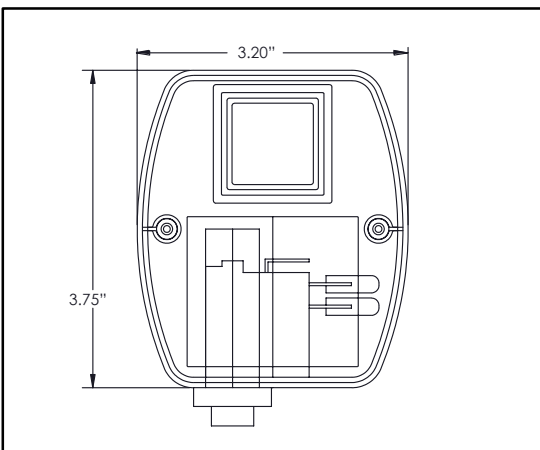

Air Switch

Product Specifications

Operates the On/Off function of a Garbage Disposal, Jetted Tub, Instant Hot Water or Water Chiller with an Air Button installed at sink or tub.

Features:

- Easy to install – no hard wire
- Dust, corrosion, heat and moisture resistant
- Designed to withstand 220 F ambient conditions
- Compatible with most 120V, 12 AMP appliances/15 AMP outlets
- Latching on/off switch function
- Safe from accidental touch switching
- Decorator button colors to match sinks, countertops and much more

Dimensions:

LX944600-CP

Warranty: See warranty information for more details.

Contact your sales representative for more information or visit our website at luxartcollection.com

Air Switch

Product Specifications