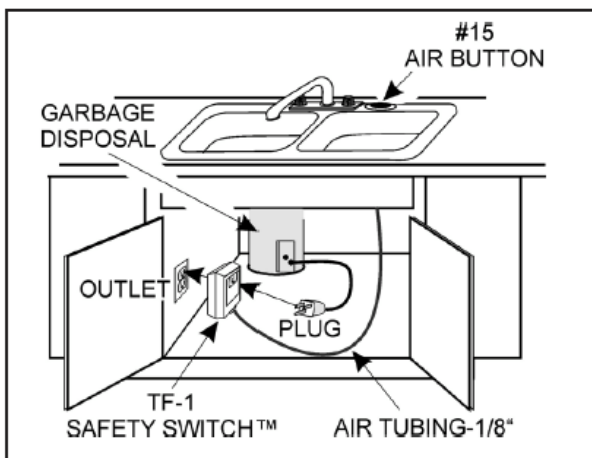

Air Switch

Product Specifications

Operates the On/Off function of a Garbage Disposal, Jetted Tub, Instant Hot Water or Water Chiller with an Air Button installed at sink or tub.

Features:

- Easy to install – no hard wire
- Dust, corrosion, heat and moisture resistant
- Designed to withstand 220 F ambient conditions
- Compatible with most 120V, 12 AMP appliances/15 AMP outlets
- Latching on/off switch function
- Safe from accidental touch switching
- Decorator button colors to match sinks, countertops and much more

Typical Installation:

GARBAGE DISPOSAL APPLICATION

PLUG-IN JETTUB APPLICATION

- Drill 1-3/8" countertop hole for button
- Eliminates need for an electrical wall switch
- Simplifies first time garbage disposal installations
- Operates on 120V household wall receptacle