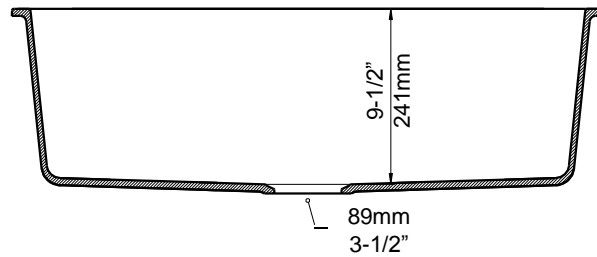

SILGRANIT®
Single Bowl Undermount
Product Specifications

L U X A R T.®

Contact your sales representative for more information or visit our website at luxartcollection.com

Revised 03-2017