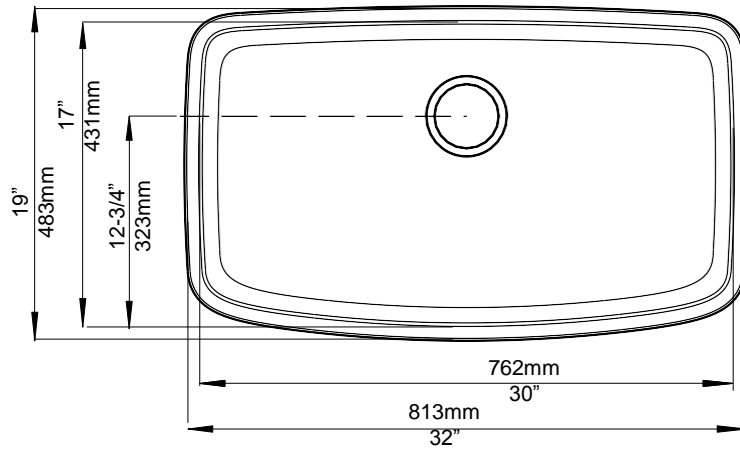

SILGRANIT®
Single Bowl Undermount
Product Specifications

L U X A R T.®

Contact your sales representative for more information or visit our website at luxartcollection.com

Revised 03-2017