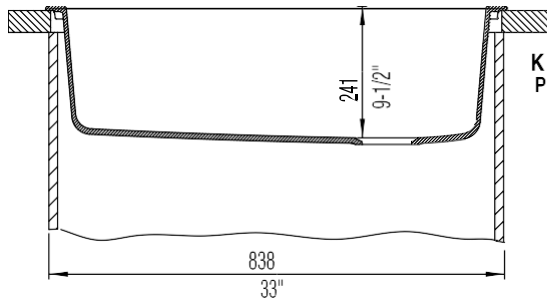

Model LX440194 shown in ANTHRACITE

FEATURES

- Required outside cabinet: 33" (drop-in), 36" (undermount)
- 80% solid granite
- Heat resistant up to 536°F
- Unsurpassed cleanability backed by industry leading 7 patents!
- Resistant to scratches, stains and all household acids and alkali solutions
- Template provided
- Undermount clips NOT included
- 1/2" deck thickness
- Versatile dual deck design can be installed as a drop-in or undermount
- Limited lifetime warranty

OPTIONAL ACCESORIES

- Blanco Sink Grid: 221010

CODE/STANDARDS COMPLIANCE

ANSI Z124.6-97

IAPMO/UPC listed

NOMINAL DIMENSIONS

OVERALL	CUTOUT SIZE	BOWL DEPTH	DRAIN DIAMETER
33-1/2"X22"	Refer to supplied template	9-1/2"	3-1/2"

DFX cutout templates (Undermount and Drop-in versions) available on our website

Contact your sales representative for more information or visit our website at luxartcollection.com

Revised 03-2017

SILGRANIT® Single Bowl Dual Mount

LUXART®

Product Specifications

KNOCKOUT HOLE LOCATIONS
Pre-drilled for single-hole faucet.

Contact your sales representative for more information or visit our website at luxartcollection.com

Revised 03-2017