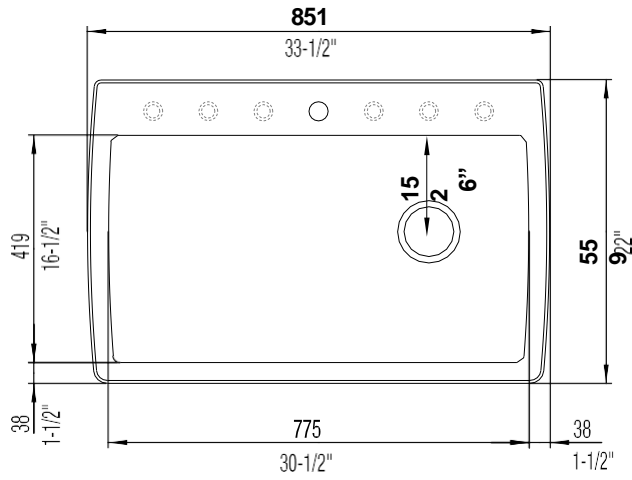

Model LX440194 shown in ANTHRACITE

FEATURES

- Required outside cabinet: 33" (drop-in), 36" (undermount)
- 80% solid granite
- Heat resistant up to 536°F
- Unsurpassed cleanability backed by industry leading 7 patents!
- Resistant to scratches, stains and all household acids and alkali solutions
- Template provided
- Undermount clips NOT included
- 1/2" deck thickness
- Versatile dual deck design can be installed as a drop-in or undermount
- Limited lifetime warranty

OPTIONAL ACCESORIES

- Blanco Sink Grid: 221010

CODE/STANDARDS COMPLIANCE

ANSI Z124.6-97

IAPMO/UPC listed

NOMINAL DIMENSIONS

OVERALL	CUTOUT SIZE	BOWL DEPTH	DRAIN DIAMETER
33-1/2"X22"	Refer to supplied template	9-1/2"	3-1/2"

DFX cutout templates (Undermount and Drop-in versions) available on our website

Contact your sales representative for more information or visit our website at luxartcollection.com

Revised 03-2017

SILGRANIT® Single Bowl Dual Mount

LUXART®

Product Specifications

KNOCKOUT HOLE LOCATIONS
Pre-drilled for single-hole faucet.

Contact your sales representative for more information or visit our website at luxartcollection.com

Revised 03-2017