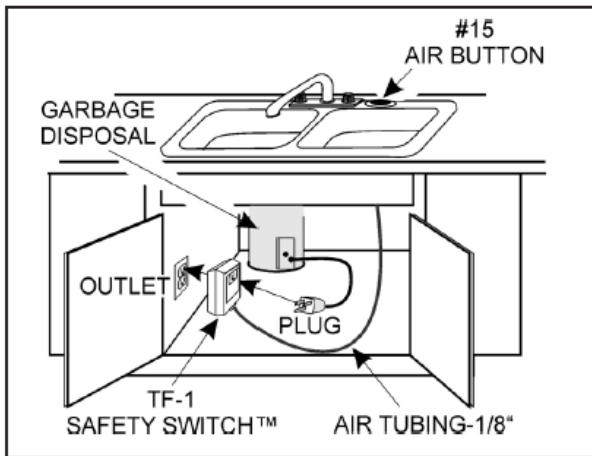

Air Switch

Product Specifications

LX944620

Typical Installation:

GARBAGE DISPOSAL APPLICATION