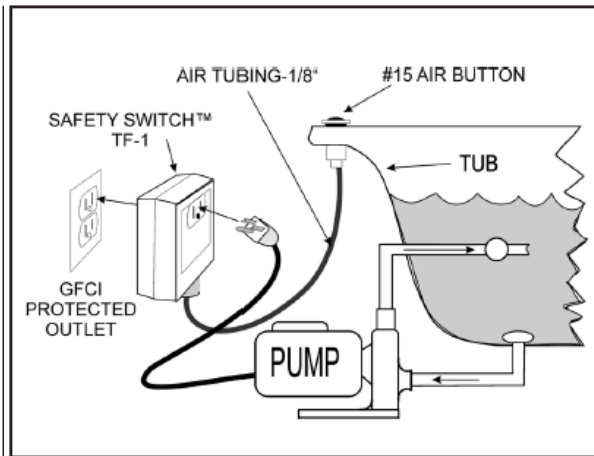

### Product Specifications

*Operates the On/Off function of a Garbage Disposal, Jetted Tub, Instant Hot Water or Water Chiller with an Air Button installed at sink or tub.*

# Air Switch

Product Specifications

**LX944620**

## Typical Installation:

**GARBAGE DISPOSAL APPLICATION**

**PLUG-IN JETTUB APPLICATION**

- Drill 1-3/8" countertop hole for button
- Eliminates need for an electrical wall switch
- Simplifies first time garbage disposal installations
- Operates on 120V household wall receptacle