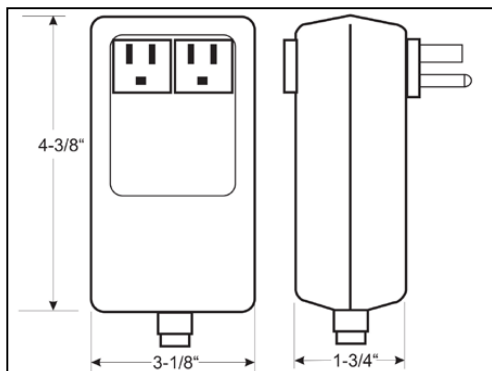

LX944620-CP

Dimensions: