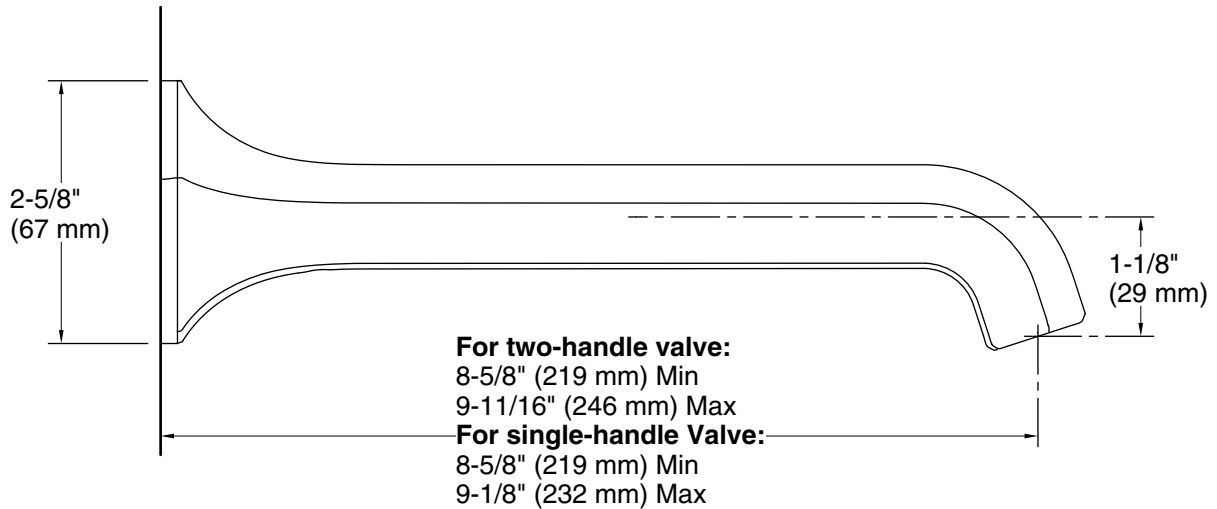

Features

- Stationary spout.
- 8-5/8" (219 mm) spout reach.
- 1.2 gpm (4.5 lpm) maximum flow rate at 60 psi (4.14 bar).
- Drain sold separately.
- Part of the Occasion bathroom faucet and accessory collection.

Technical Information

All product dimensions are nominal.

Faucet:

Flow rate: 1.2 gal/min (4.5 l/min)

Pressure: 60 psi (4.1 bar)

Drain included: No

Drain with overflow: Yes

Spout:

Spout reach: 8-5/8" (220 mm)