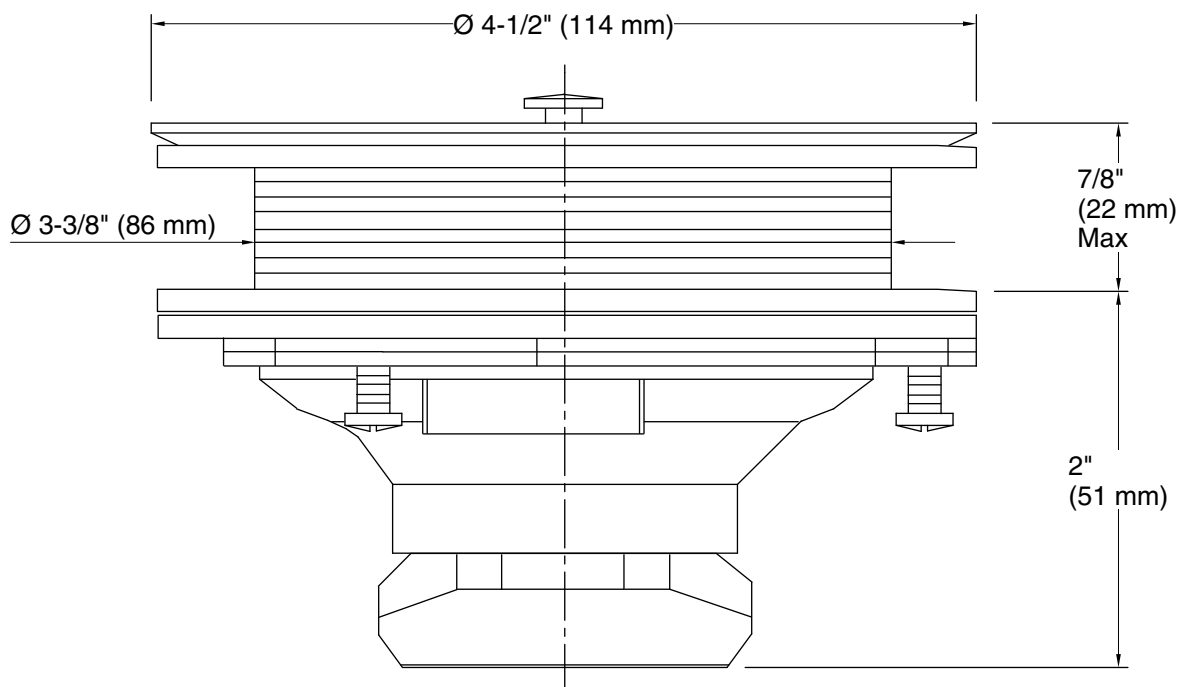

Features

- Fits sinks with standard 3-1/2- or 4-inch outlet.
- Durable solid-brass construction.
- Removable basket strainer with open/close stopper that seals tightly.

Recommended Products/Accessories

K-23726 Drain treatment

Technical Information

All product dimensions are nominal.

Material: Metal, Metal