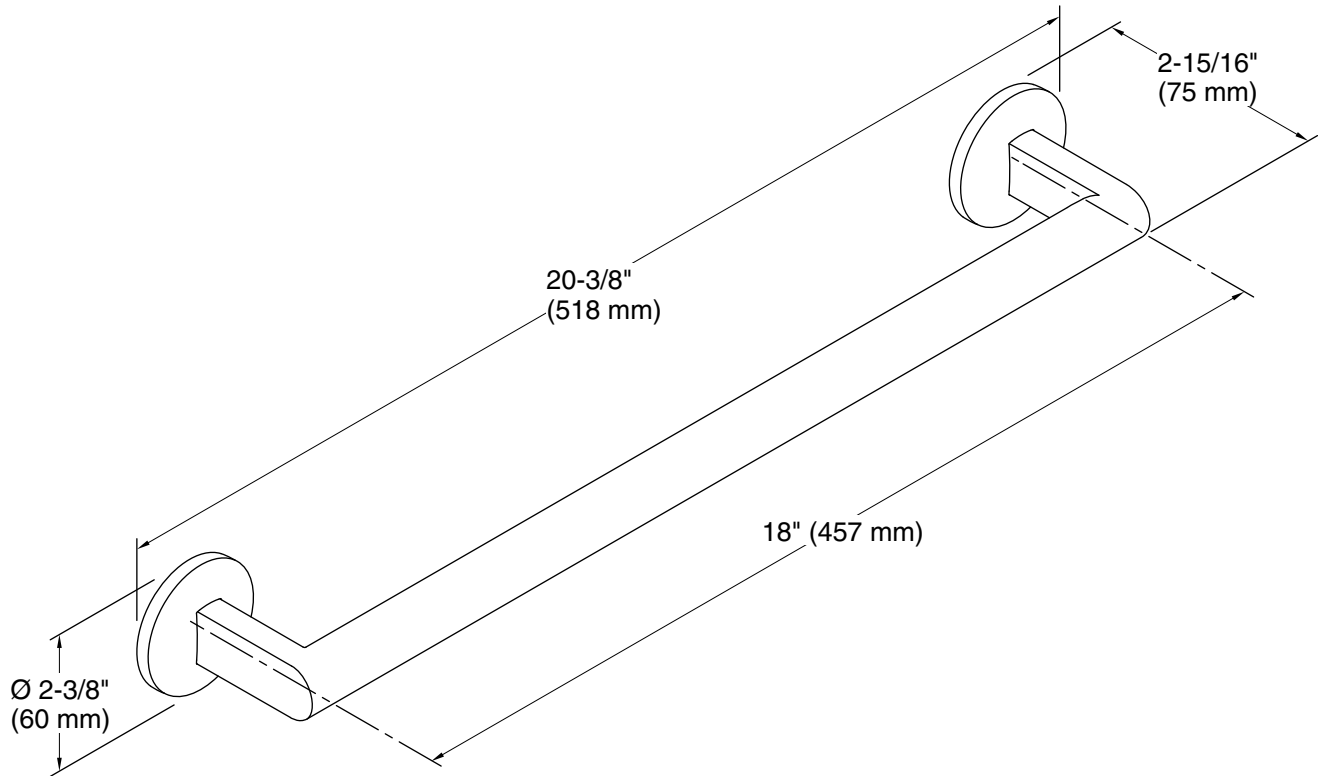

#### Technical Information

All product dimensions are nominal.

Installation Type: Wall-mount

Material: Zinc