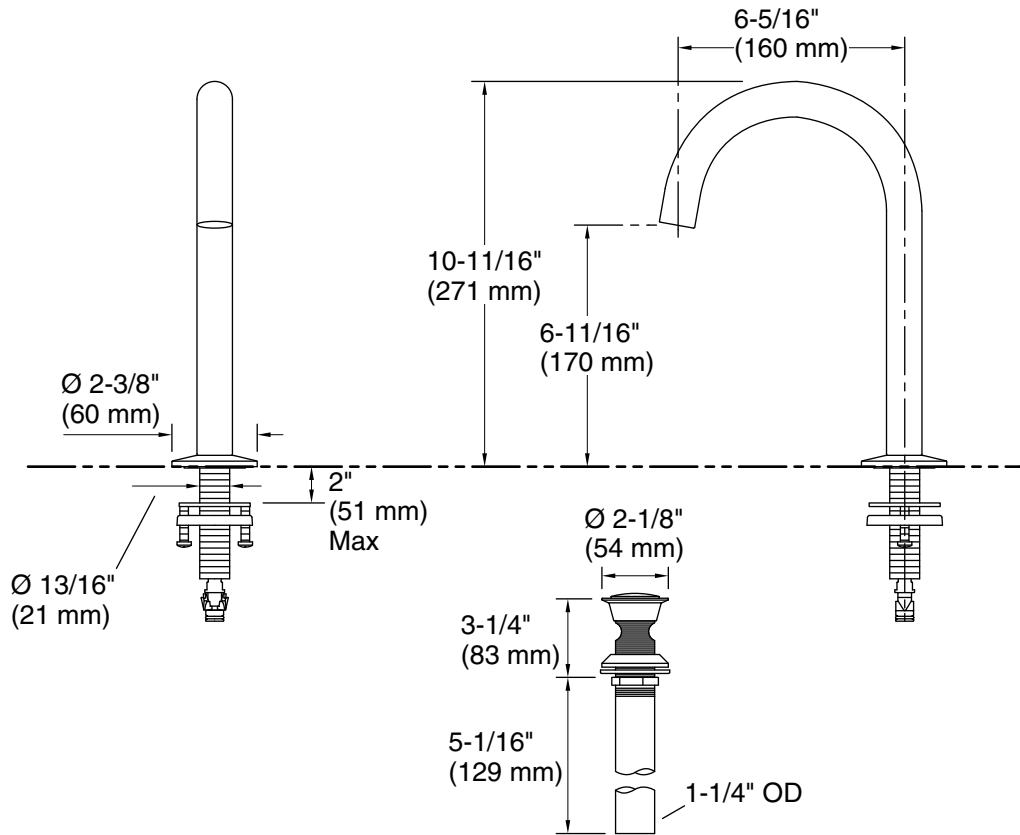

### Features

- 6 5/16" spout reach
- 1.2 gpm (4.5 lpm) maximum flow rate at 60 psi (4.14 bar)
- Laminar flow delivers a graceful stream of water
- Includes metal touch-activated drain with 1-1/4" tailpiece
- Coordinate with your choice of Components bathroom sink faucet handles for a personalized design

### Technical Information

All product dimensions are nominal.

#### Spout:

Spout reach: 6-5/16" (160 mm)