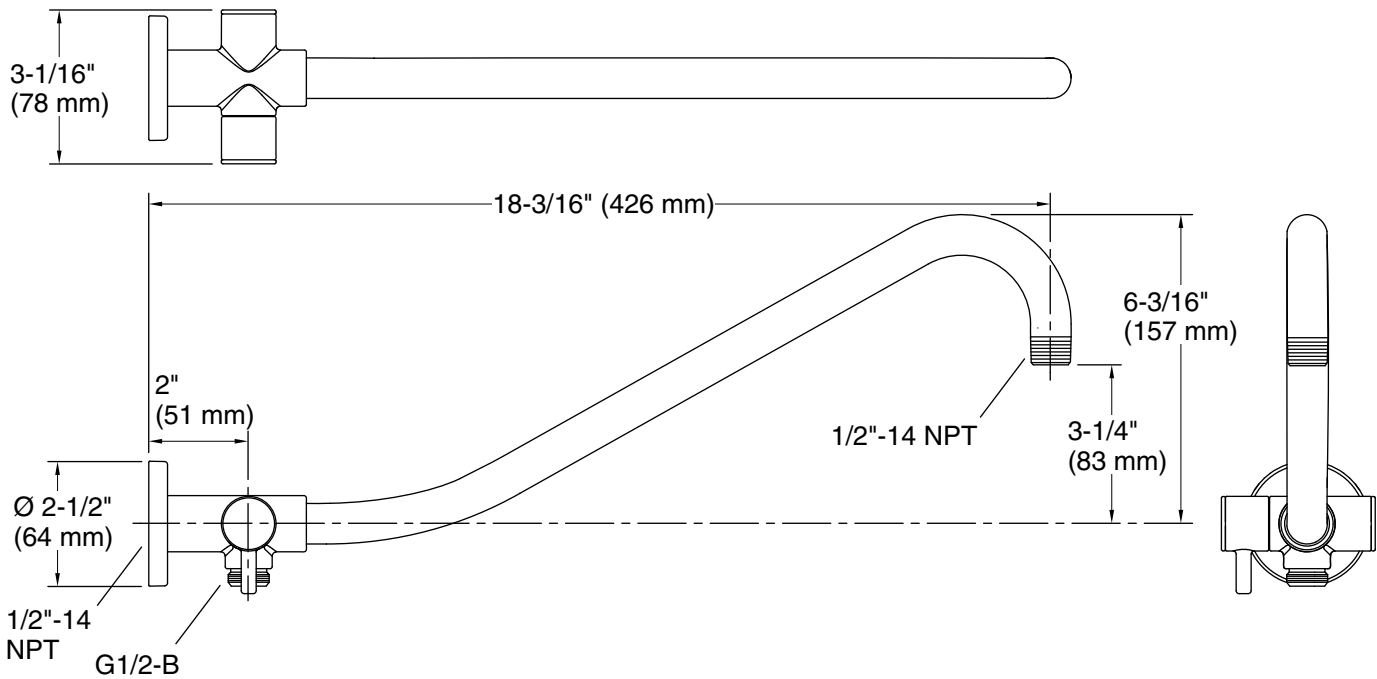

### Installation

- Bath- or deck-mount

### Technical Information

All product dimensions are nominal.

Drain included: No