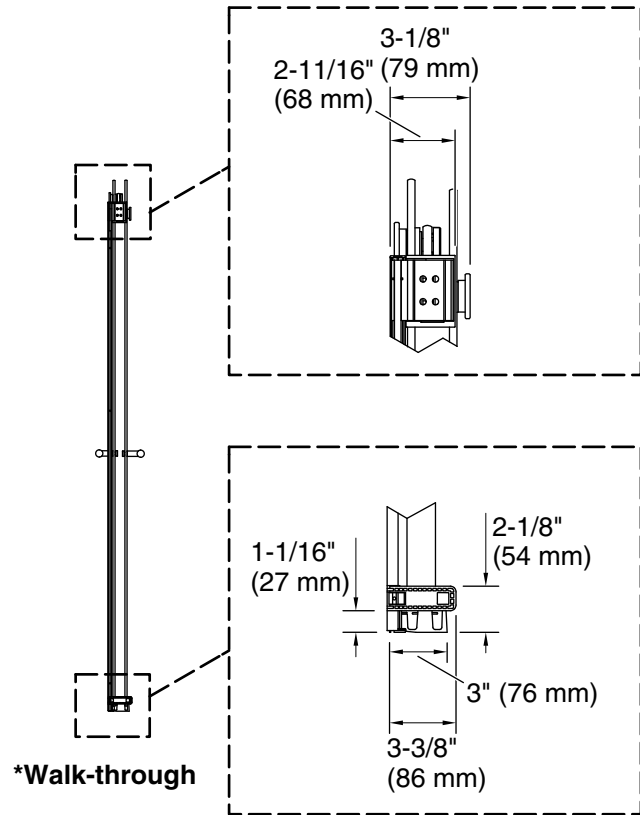

Technical Information

All product dimensions are nominal.

Installation type:	For shower base installation
Opening Width - Min:	44-5/8" (1133 mm)
Opening Width - Max:	47-5/8" (1210 mm)
Walk-through - Min:	18-1/16" (459 mm)
Walk-through - Max:	21-1/16" (535 mm)
Base-To-Wall Radius - Max:	1/2" (13 mm)
Glass thickness:	5/16" (8 mm)
Glass coating:	CleanCoat+

Notes

Install this product according to the installation instructions.

The vertical opening should be a minimum of 80-1/2" (2045 mm) to allow for installation clearance.