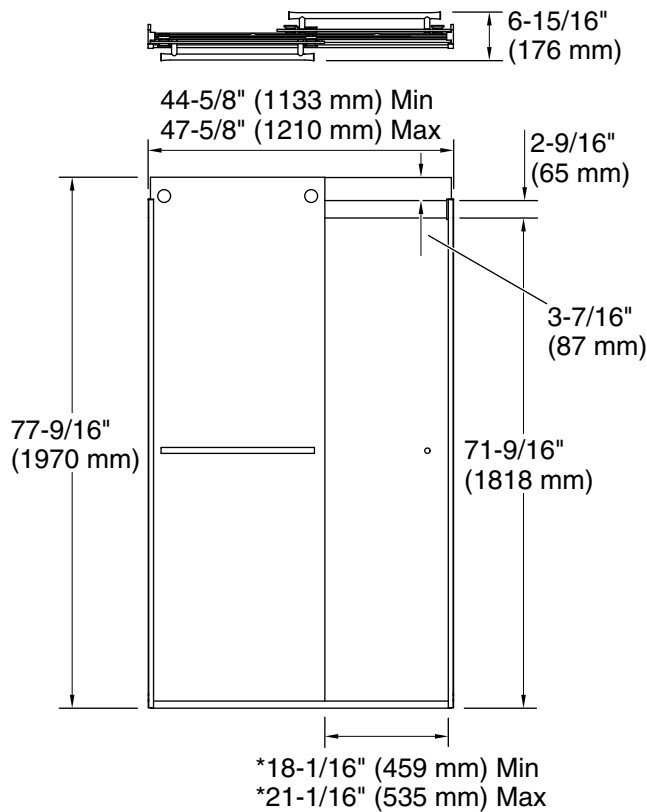

Technical Information

All product dimensions are nominal.

Installation type:	For shower base installation
Opening Width - Min:	44-5/8" (1133 mm)
Opening Width - Max:	47-5/8" (1210 mm)
Walk-through - Min:	18-1/16" (459 mm)
Walk-through - Max:	21-1/16" (535 mm)
Base-To-Wall Radius - Max:	1/2" (13 mm)
Glass thickness:	5/16" (8 mm)
Glass coating:	CleanCoat+

Notes

Install this product according to the installation instructions.

The vertical opening should be a minimum of 80-1/2" (2045 mm) to allow for installation clearance.