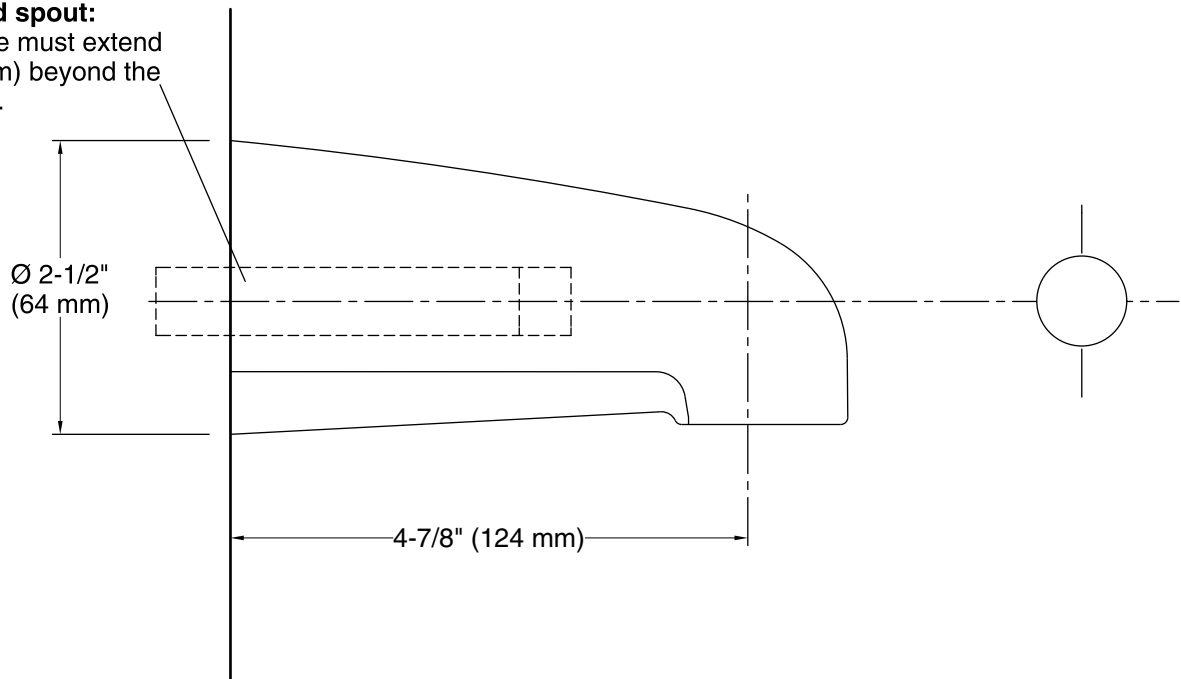

Features

- 4-5/8" non-diverter bath spout with 1/2" NPT connection.
- Coordinates with Devonshire faucets, accessories, and showering components to complete your bathroom.

Material

- KOHLER finishes resist corrosion and tarnishing.
- Premium Metal Construction.

For threaded spout:

1/2" NPT pipe must extend
3-5/8" (92 mm) beyond the
finished wall.

Technical Information

All product dimensions are nominal.

Notes

Install this product according to the installation guide.