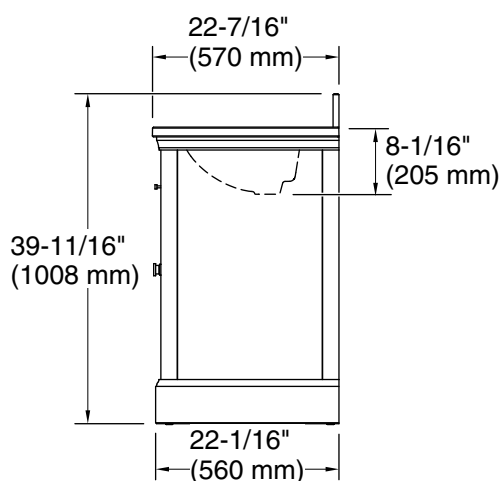

Features

- Set includes cabinet, precut quartz vanity top, backsplash, sink, cabinet hardware
- Convenient tilt-down drawer for storing smaller, frequently-used items
- Three-way adjustable slow-close door hinges for easy cabinet access
- 20" (508 mm) cabinet interior provides ample storage space
- Finish-matched cabinet interior offers generous clearance for plumbing
- Vanity top has 8" (203 mm) widespread faucet holes; requires deck-mount faucet (sold separately)
- Brushed Nickel hardware included on White vanities, Brushed Brass hardware on Dark Warm Grey and Tidal Blue vanities, and Matte Black hardware on Light Oak vanities.

Technical Information

All product dimensions are nominal.

Notes

Install this product according to the installation instructions.

Select the type of fastener based upon the wall material. Two 250 lb (113.4 kg) minimum load bearing fasteners are recommended.