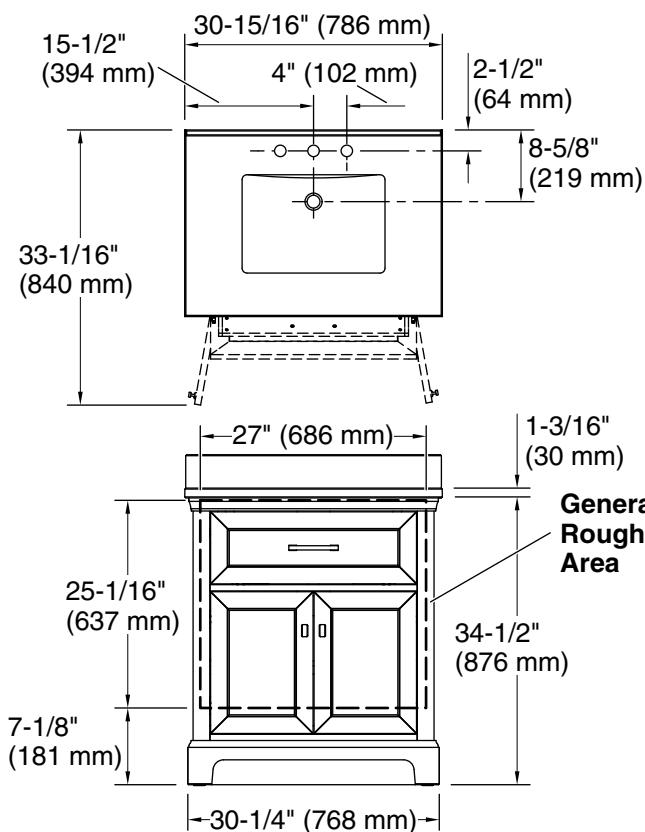

Features

- Set includes cabinet, precut quartz vanity top, backsplash, sink, cabinet hardware
- Convenient tilt-down drawer for storing smaller, frequently-used items
- Three-way adjustable slow-close door hinges for easy cabinet access
- 20" (508 mm) cabinet interior provides ample storage space
- Finish-matched cabinet interior offers generous clearance for plumbing
- Vanity top has 8" (203 mm) widespread faucet holes; requires deck-mount faucet (sold separately)
- Brushed Nickel hardware included on White vanities, Brushed Brass hardware on Dark Warm Grey and Tidal Blue vanities, and Matte Black hardware on Light Oak vanities.

Technical Information

All product dimensions are nominal.

Notes

Install this product according to the installation instructions.

Select the type of fastener based upon the wall material. Two 250 lb (113.4 kg) minimum load bearing fasteners are recommended.