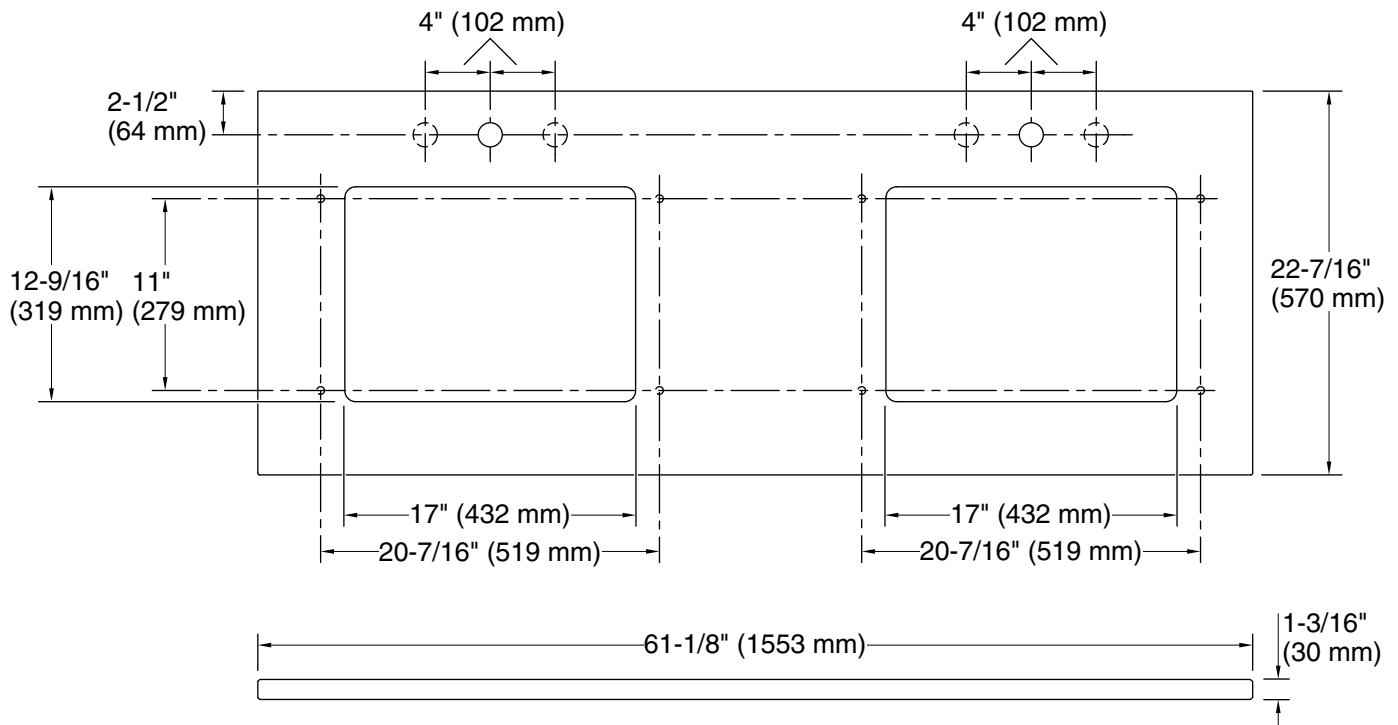

Silestone® quartz 61" vanity top with rectangle cutouts K-28258

Features

- Designed for use with compatible 60" (1524 mm) KOHLER® vanities (sold separately).
- Available in many classic and warm neutral tones to work seamlessly in any decor.
- Pairs beautifully with select KOHLER® and Artist Editions® sinks for a complete solution.
- ½" (12.7 mm) countertop overhang per side.
- Flat, square edges give a crisp, finished look.
- Optional side and backsplashes available (sold separately).
- This product is covered under the Silestone® 25-Year Limited Warranty.

Material

- Silestone® quartz.
- Silestone® quartz.

Installation

- Vanity top.
- Single faucet hole with pilot holes for optional 8" (203 mm) widespread faucet configuration.

Recommended Products/Accessories

Color	Code	Description
	ESR	ET Serena
	EMQ	ET Marquina
	EST	ET Statuario
	MMW	Miami White
	IBZ	

Silestone® quartz 61" vanity top with rectangle cutouts
K-28258

Technical Information

All product dimensions are nominal.