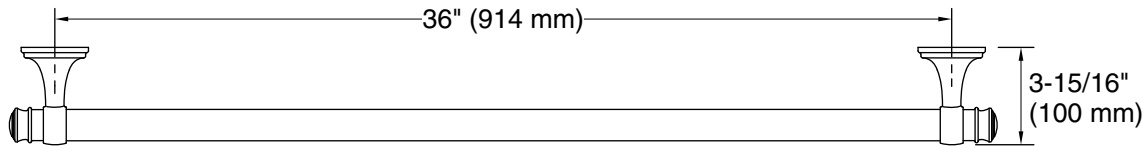

Technical Information

All product dimensions are nominal.

Installation Type: Wall-mount

Material: Zinc

Notes

Measure your actual product for roughing-in details.

WARNING: Risk of personal injury. The wall plates on the grab bar must be mounted to a brace between the wall studs. This will ensure that the weight of the user is adequately supported.