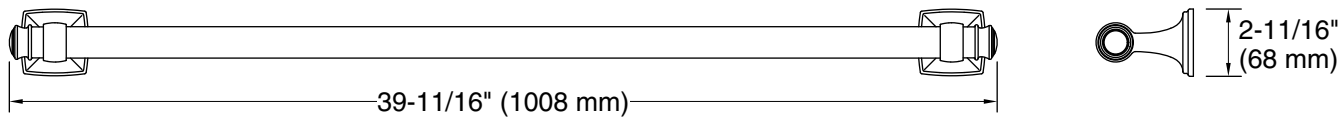

Technical Information

All product dimensions are nominal.

Installation Type: Wall-mount

Material: Zinc

Notes

Measure your actual product for roughing-in details.

WARNING: Risk of personal injury. The wall plates on the grab bar must be mounted to a brace between the wall studs. This will ensure that the weight of the user is adequately supported.