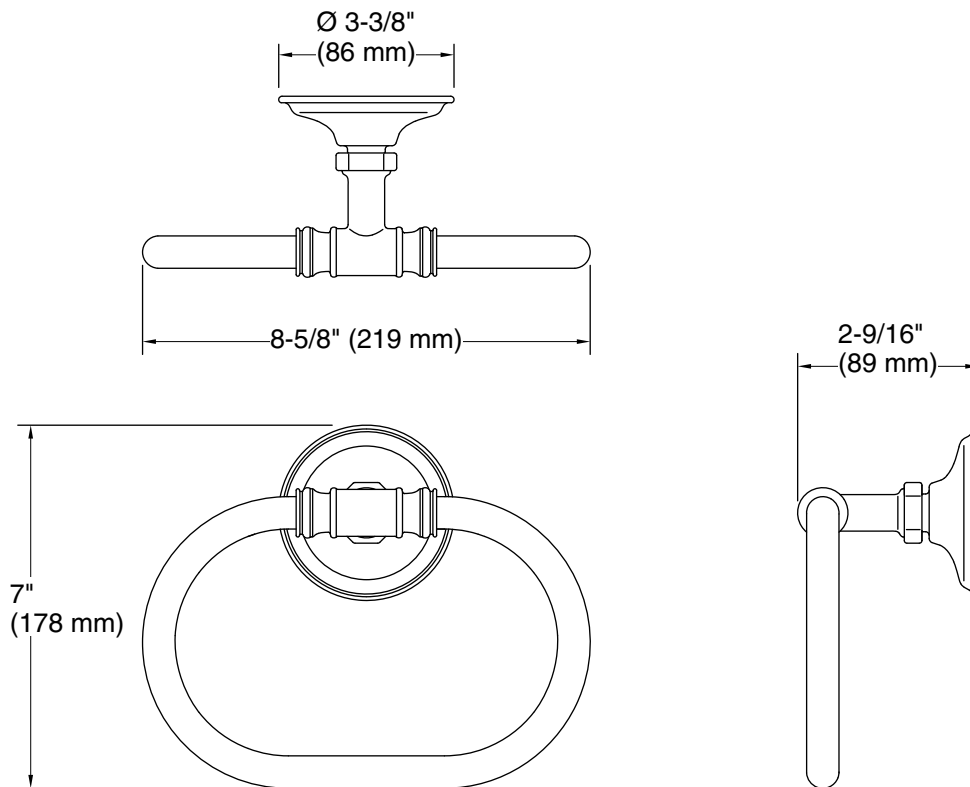

Recommended Products/Accessories

- K-31508-TA hand towel with Tatami weave, 18" x 30"
- K-31508-TE hand towel with Terry weave, 18" x 30"
- K-31508-TX hand towel with Textured weave, 18" x 30"

Codes/Standards

Technical Information

All product dimensions are nominal.

Installation Type: Wall-mount

Material: Zinc, Stainless Steel

Notes

Install this product according to the installation instructions.