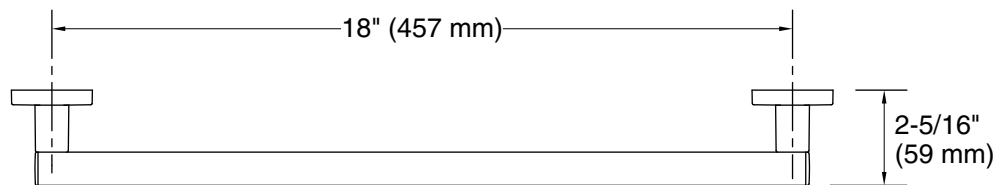

Features

- 18" (457 mm) bar.
- Provides minimum 300 lb. load capacity.

Material

- Premium metal construction for durability and reliability.
- KOHLER finishes resist corrosion and tarnishing.

Installation

- Coordinates with other products in the Square collection.
- Installation hardware and template included.

Recommended Products/Accessories

K-23729 Stainless steel cleaner

ADA

Codes/Standards

ADA
ICC/ANSI A117.1

Technical Information

All product dimensions are nominal.

Installation Type: Wall-mount

Material: Zinc, Stainless Steel

Notes

Install this product according to the installation instructions.

WARNING: Risk of personal injury. The wall plates on the grab bar must be mounted to a brace between the wall studs. This will ensure that the weight of the user is adequately supported.