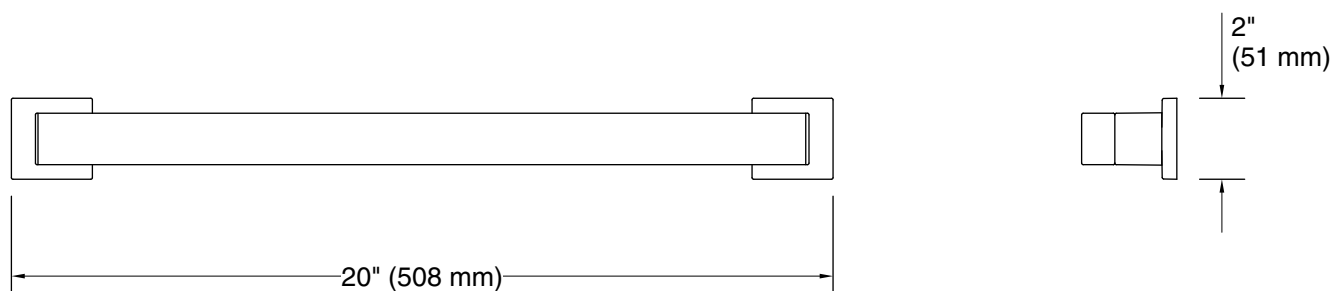

Features

- 18" (457 mm) bar.
- Provides minimum 300 lb. load capacity.

Material

- Premium metal construction for durability and reliability.
- KOHLER finishes resist corrosion and tarnishing.

Installation

- Coordinates with other products in the Square collection.
- Installation hardware and template included.

Recommended Products/Accessories

K-23729 Stainless steel cleaner

ADA

Codes/Standards

ADA
ICC/ANSI A117.1

Technical Information

All product dimensions are nominal.

Installation Type: Wall-mount

Material: Zinc, Stainless Steel

Notes

Install this product according to the installation instructions.

WARNING: Risk of personal injury. The wall plates on the grab bar must be mounted to a brace between the wall studs. This will ensure that the weight of the user is adequately supported.