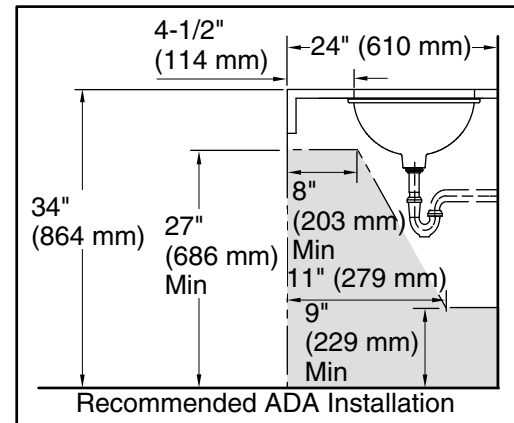

Color	Code	Description
-------	------	-------------

	7	Black Black™
---	---	--------------

Technical Information

All product dimensions are nominal.

- Bowl configuration: Single
- Installation: Under-mount
- Bowl area (Only): Length: 17" (432 mm)
Width: 14" (356 mm)
Water depth: 6-3/8" (162 mm)
- Drain hole: 1-3/4" (44 mm)
- Template: 1151011-7, required, included