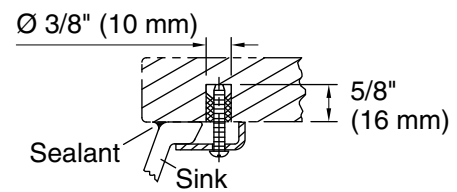

Color	Code	Description
-------	------	-------------

	7	Black Black™
---	---	--------------

Technical Information

All product dimensions are nominal.

- Bowl configuration: Single
- Installation: Under-mount
- Bowl area (Only): Length: 17" (432 mm)
Width: 14" (356 mm)
Water depth: 6-3/8" (162 mm)
- Drain hole: 1-3/4" (44 mm)
- Template: 1151011-7, required, included