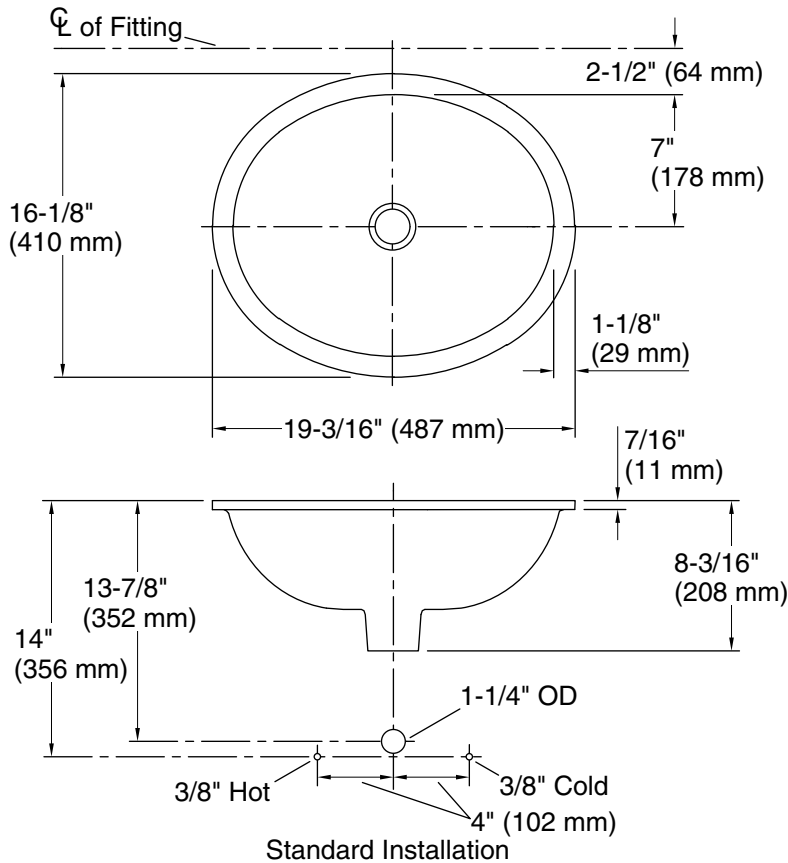

Color	Code	Description
-------	------	-------------

	7	Black Black™
---	---	--------------

Technical Information

All product dimensions are nominal.

- Bowl configuration: Single
- Installation: Under-mount
- Bowl area (Only): Length: 17" (432 mm)
Width: 14" (356 mm)
Water depth: 6-3/8" (162 mm)
- Drain hole: 1-3/4" (44 mm)
- Template: 1151011-7, required, included