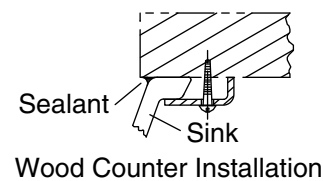

Color	Code	Description
-------	------	-------------

	7	Black Black™
---	---	--------------

Technical Information

All product dimensions are nominal.

- Bowl configuration: Single
- Installation: Under-mount
- Bowl area (Only): Length: 17" (432 mm)
Width: 14" (356 mm)
Water depth: 6-3/8" (162 mm)
- Drain hole: 1-3/4" (44 mm)
- Template: 1151011-7, required, included