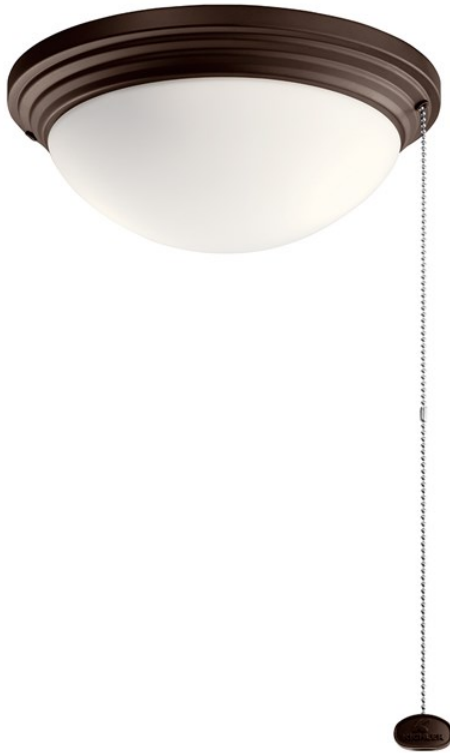

LED Wet Light Kit Coffee Mocha

380912CMO (Coffee Mocha)

Project Name: _____

Location: _____

Type: _____

Qty: _____

Comments: _____

Certifications/Qualifications

| | |
|-----------------|--|
| Location Rating | CSA UL Listed Wet |
| | www.kichler.com/warranty |

Dimensions

| | |
|--------|----------|
| Weight | 3.41 LBS |
| Height | 4.50" |

Mounting/Installation

| | |
|-----------------|----------|
| Mounting Weight | 3.41 LBS |
|-----------------|----------|

Product/Ordering Information

| | |
|--------|---------------|
| SKU | 380912CMO |
| Finish | Stone/Natural |
| Style | Other |
| UPC | 783927601023 |

Specifications

| | |
|----------|-------------|
| Material | STEEL/GLASS |
|----------|-------------|