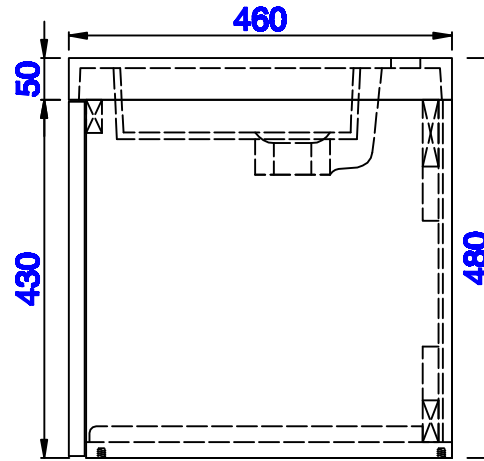

Version:202004

23 5/8"

Item Number:
388-V24-AGR
388-V24-CFO
388-V24-GW
388-V24-LTO

JAMES MARTIN

VANITIES™

Columbia 23 5/8" Cabinet
Diagrams with Dimensions
page 03 of 03

NOTE ONE: Countertop with integrated sink is shown on this cabinet
NOTE TWO: This vanity does not have a Backsplash.

Version:202004

600mm

Item Number:
388-V24-AGR
388-V24-CFO
388-V24-GW
388-V24-LTO

JAMES MARTIN

VANITIES™

Columbia 600mm Cabinet
Diagrams with Dimensions
page 01 of 03

NOTE ONE: Countertop with integrated sink is shown on this cabinet
NOTE TWO: This vanity does not have a Backsplash.

Version:202004

600mm

Item Number:
388-V24-AGR
388-V24-CFO
388-V24-GW
388-V24-LTO

JAMES MARTIN

VANITIES™

Columbia 600mm Cabinet
Diagrams with Dimensions
page 02 of 03

NOTE ONE: Countertop with integrated sink is shown on this cabinet.

Version:202004

600mm

Item Number:
388-V24-AGR
388-V24-CFO
388-V24-GW
388-V24-LTO

JAMES MARTIN

VANITIES™

Columbia 600mm Cabinet
Diagrams with Dimensions
page 03 of 03

NOTE ONE: Countertop with integrated sink is shown on this cabinet
NOTE TWO: This vanity does not have a Backsplash.