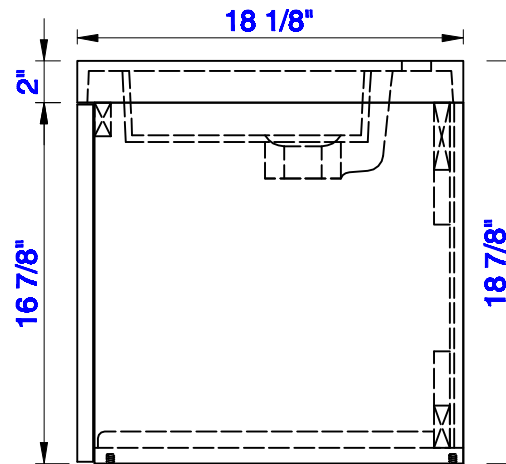

Version:202004

23 5/8"

Item Number:
388-V24-AGR
388-V24-CFO
388-V24-GW
388-V24-LTO

JAMES MARTIN

VANITIES™

Columbia 23 5/8" Cabinet
Diagrams with Dimensions
page 02 of 03

NOTE ONE: Countertop with integrated sink is shown on this cabinet.

Version:202004

23 5/8"

Item Number:
388-V24-AGR
388-V24-CFO
388-V24-GW
388-V24-LTO

JAMES MARTIN

VANITIES™

Columbia 23 5/8" Cabinet
Diagrams with Dimensions
page 03 of 03

NOTE ONE: Countertop with integrated sink is shown on this cabinet
NOTE TWO: This vanity does not have a Backsplash.

Version:202004

600mm

Item Number:
388-V24-AGR
388-V24-CFO
388-V24-GW
388-V24-LTO

JAMES MARTIN

VANITIES™

Columbia 600mm Cabinet
Diagrams with Dimensions
page 01 of 03

NOTE ONE: Countertop with integrated sink is shown on this cabinet
NOTE TWO: This vanity does not have a Backsplash.

Version:202004

600mm

Item Number:
388-V24-AGR
388-V24-CFO
388-V24-GW
388-V24-LTO

JAMES MARTIN

VANITIES™

Columbia 600mm Cabinet
Diagrams with Dimensions
page 02 of 03

NOTE ONE: Countertop with integrated sink is shown on this cabinet.