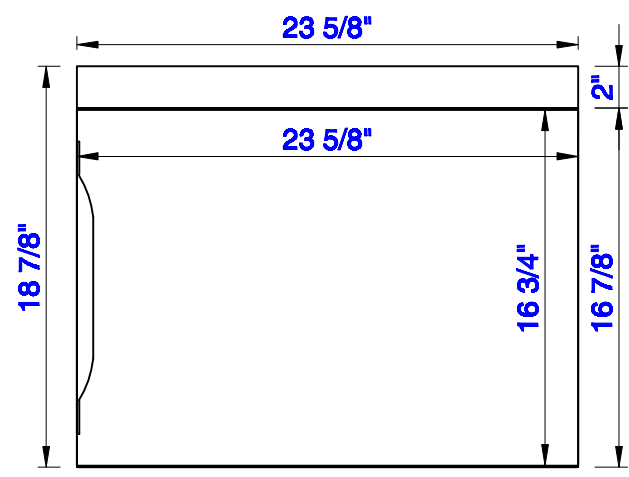

23 5/8"

Item Number:
388-V24-AGR
388-V24-CFO
388-V24-GW
388-V24-LTO

JAMES MARTIN

VANITIES™

Columbia 23 5/8" Cabinet
Diagrams with Dimensions
page 01 of 03

NOTE ONE: Countertop with integrated sink is shown on this cabinet
NOTE TWO: This vanity does not have a Backsplash.

Version:202004

23 5/8"

Item Number:
388-V24-AGR
388-V24-CFO
388-V24-GW
388-V24-LTO

JAMES MARTIN

VANITIES™

Columbia 23 5/8" Cabinet
Diagrams with Dimensions
page 02 of 03

NOTE ONE: Countertop with integrated sink is shown on this cabinet.

Version:202004

23 5/8"

Item Number:
388-V24-AGR
388-V24-CFO
388-V24-GW
388-V24-LTO

JAMES MARTIN

VANITIES™

Columbia 23 5/8" Cabinet
Diagrams with Dimensions
page 03 of 03

NOTE ONE: Countertop with integrated sink is shown on this cabinet
NOTE TWO: This vanity does not have a Backsplash.

Version:202004

600mm

Item Number:
388-V24-AGR
388-V24-CFO
388-V24-GW
388-V24-LTO

JAMES MARTIN

VANITIES™

Columbia 600mm Cabinet
Diagrams with Dimensions
page 01 of 03

NOTE ONE: Countertop with integrated sink is shown on this cabinet
NOTE TWO: This vanity does not have a Backsplash.