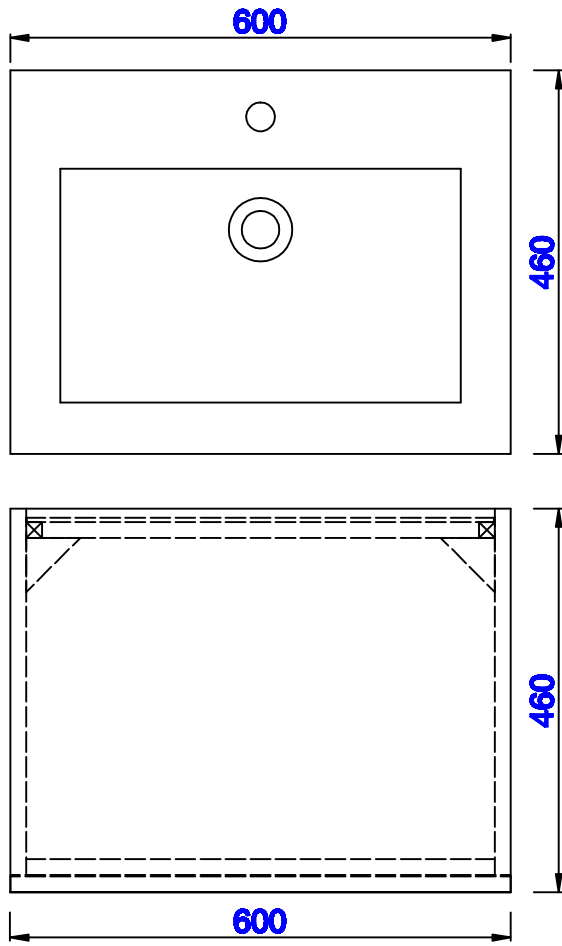

Version:202004

23 5/8"

Item Number:
388-V24-AGR
388-V24-CFO
388-V24-GW
388-V24-LTO

JAMES MARTIN

VANITIES™

Columbia 23 5/8" Cabinet
Diagrams with Dimensions
page 03 of 03

NOTE ONE: Countertop with integrated sink is shown on this cabinet
NOTE TWO: This vanity does not have a Backsplash.

Version:202004

600mm

Item Number:
388-V24-AGR
388-V24-CFO
388-V24-GW
388-V24-LTO

JAMES MARTIN

VANITIES™

Columbia 600mm Cabinet
Diagrams with Dimensions
page 01 of 03

NOTE ONE: Countertop with integrated sink is shown on this cabinet
NOTE TWO: This vanity does not have a Backsplash.

Version:202004

600mm

Item Number:
388-V24-AGR
388-V24-CFO
388-V24-GW
388-V24-LTO

JAMES MARTIN

VANITIES™

Columbia 600mm Cabinet
Diagrams with Dimensions
page 02 of 03

NOTE ONE: Countertop with integrated sink is shown on this cabinet.

Version:202004

600mm

Item Number:
388-V24-AGR
388-V24-CFO
388-V24-GW
388-V24-LTO

JAMES MARTIN

VANITIES™

Columbia 600mm Cabinet
Diagrams with Dimensions
page 03 of 03

NOTE ONE: Countertop with integrated sink is shown on this cabinet
NOTE TWO: This vanity does not have a Backsplash.