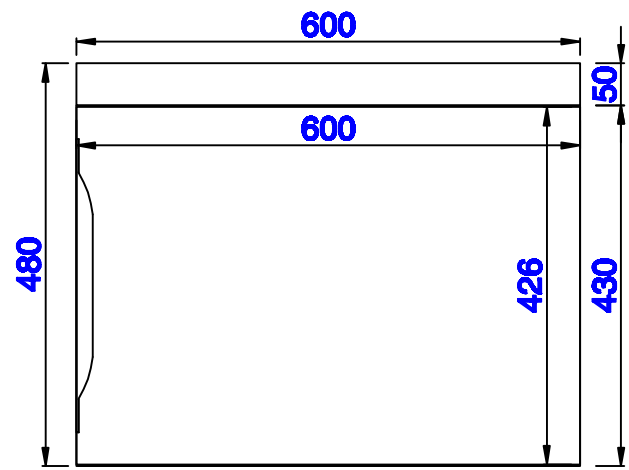

Version:202004

23 5/8"

Item Number:
388-V24-AGR
388-V24-CFO
388-V24-GW
388-V24-LTO

JAMES MARTIN

VANITIES™

Columbia 23 5/8" Cabinet
Diagrams with Dimensions
page 03 of 03

NOTE ONE: Countertop with integrated sink is shown on this cabinet
NOTE TWO: This vanity does not have a Backsplash.

Version:202004

600mm

Item Number:
388-V24-AGR
388-V24-CFO
388-V24-GW
388-V24-LTO

JAMES MARTIN

VANITIES™

Columbia 600mm Cabinet
Diagrams with Dimensions
page 01 of 03

NOTE ONE: Countertop with integrated sink is shown on this cabinet
NOTE TWO: This vanity does not have a Backsplash.

Version:202004

600mm

Item Number:
388-V24-AGR
388-V24-CFO
388-V24-GW
388-V24-LTO

JAMES MARTIN

VANITIES™

Columbia 600mm Cabinet
Diagrams with Dimensions
page 02 of 03

NOTE ONE: Countertop with integrated sink is shown on this cabinet.

Version:202004

600mm

Item Number:
388-V24-AGR
388-V24-CFO
388-V24-GW
388-V24-LTO

JAMES MARTIN

VANITIES™

Columbia 600mm Cabinet
Diagrams with Dimensions
page 03 of 03

NOTE ONE: Countertop with integrated sink is shown on this cabinet
NOTE TWO: This vanity does not have a Backsplash.