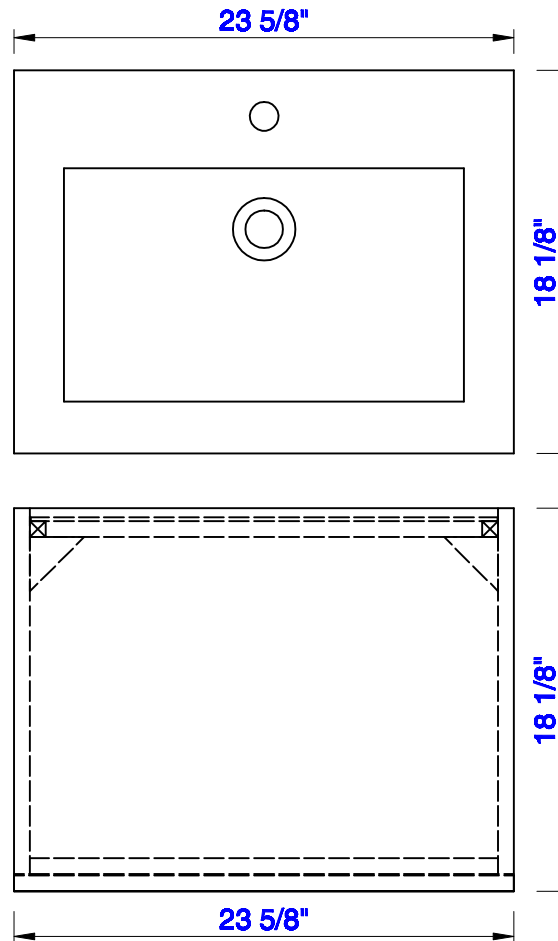

23 5/8"

Item Number:
388-V24-AGR
388-V24-CFO
388-V24-GW
388-V24-LTO

JAMES MARTIN

VANITIES™

Columbia 23 5/8" Cabinet
Diagrams with Dimensions
page 01 of 03

NOTE ONE: Countertop with integrated sink is shown on this cabinet
NOTE TWO: This vanity does not have a Backsplash.

Version:202004

23 5/8"

Item Number:
388-V24-AGR
388-V24-CFO
388-V24-GW
388-V24-LTO

JAMES MARTIN

VANITIES™

Columbia 23 5/8" Cabinet
Diagrams with Dimensions
page 02 of 03

NOTE ONE: Countertop with integrated sink is shown on this cabinet.

Version:202004

23 5/8"

Item Number:
388-V24-AGR
388-V24-CFO
388-V24-GW
388-V24-LTO

JAMES MARTIN

VANITIES™

Columbia 23 5/8" Cabinet
Diagrams with Dimensions
page 03 of 03

NOTE ONE: Countertop with integrated sink is shown on this cabinet
NOTE TWO: This vanity does not have a Backsplash.

Version:202004

600mm

Item Number:
388-V24-AGR
388-V24-CFO
388-V24-GW
388-V24-LTO

JAMES MARTIN

VANITIES™

Columbia 600mm Cabinet
Diagrams with Dimensions
page 01 of 03

NOTE ONE: Countertop with integrated sink is shown on this cabinet
NOTE TWO: This vanity does not have a Backsplash.