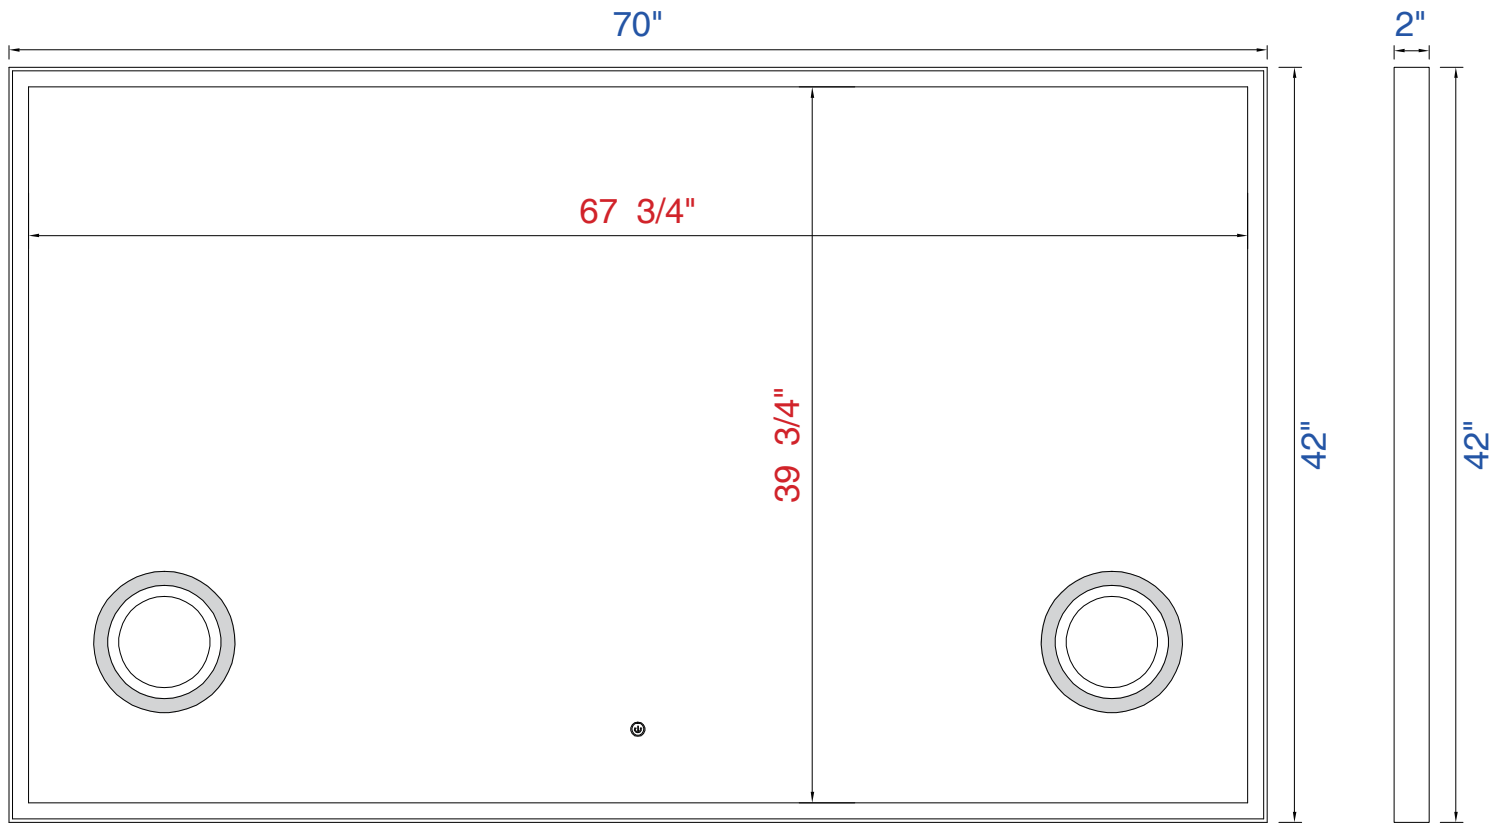

70"

Item Number :

908-M70-PNK

Levitate 70" Mirror

Diagrams with Dimensions
page 01 of 01

1778mm

Item Number:

908-M70-PNK

Levitate 1778mm Mirror

Diagrams with Dimensions
page 01 of 01