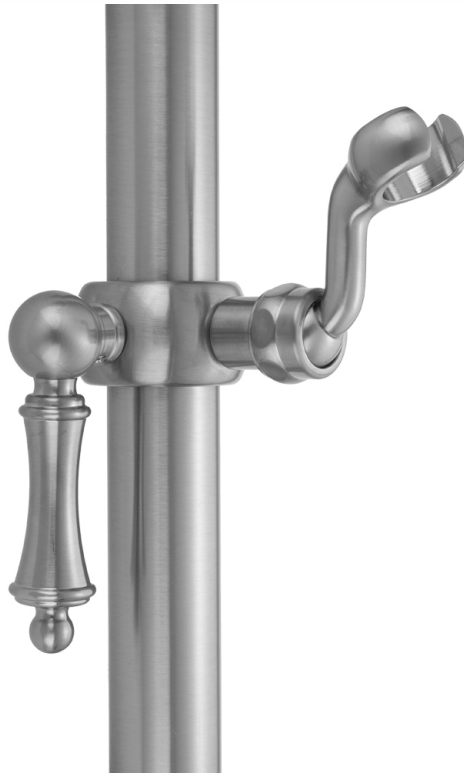

Ball Lever Grab Bar Fork Handshower Slider

Model #: SL79-

FEATURES:

- Sliding handshower mount for all luxury grab bars
- All brass construction, fully polished & plated
- Adjustable tilt of swivel fork handshower bracket allows for use of handshower at desired angle
- ADA compliant lever handle
- Grab Bar Sold Separately

AVAILABLE FINISHES:

Polished Chrome (PCH)	Satin Chrome (SC)	Bronze Umber (BU)
Satin Nickel (SN)	Pewter (PEW)	Caramel Bronze (CB)
Polished Nickel (PN)	Antique Brass (AB)	Antique Copper (ACU)
Oil-Rubbed Bronze (ORB)	Polished Brass (PB)	Polished Copper (PCU)
Vintage Bronze (VB)	Satin Brass (SB)	Rose Gold (RG)
Matte Black (MBK)	Satin Gold (SG)	Polished Gold (PG)
Black Nickel (BKN)	Bombay Gold (BG)	Jewelers Gold (JG)
Europa Bronze (EB)	White (WH)	Sedona Beige (SDB)
Tristan Brass (TB)	Unlacquered Brass (ULB)	Satin Cooper (SCU)

SPECIFICATION DRAWING:

FRONT VIEW