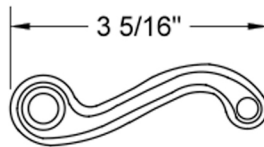

Model #: H-14R-

FEATURES:

- All brass replacement lever handle
- Replacement for Roaring 20's, Cranford, Jaylen Collection showers & faucets, roman tub trims

AVAILABLE FINISHES:

Polished Chrome (PCH)	Satin Chrome (SC)	Bronze Umber (BU)
Satin Nickel (SN)	Pewter (PEW)	Caramel Bronze (CB)
Polished Nickel (PN)	Antique Brass (AB)	Antique Copper (ACU)
Oil-Rubbed Bronze (ORB)	Polished Brass (PB)	Polished Copper (PCU)
Vintage Bronze (VB)	Satin Brass (SB)	Rose Gold (RG)
Matte Black (MBK)	Satin Gold (SG)	Polished Gold (PG)
Black Nickel (BKN)	Bombay Gold (BG)	Jewelers Gold (JG)
Europa Bronze (EB)	White (WH)	Sedona Beige (SDB)
Tristan Brass (TB)	Unlacquered Brass (ULB)	Satin Cooper (SCU)

SPECIFICATION DRAWING:

TOP VIEW

FRONT VIEW