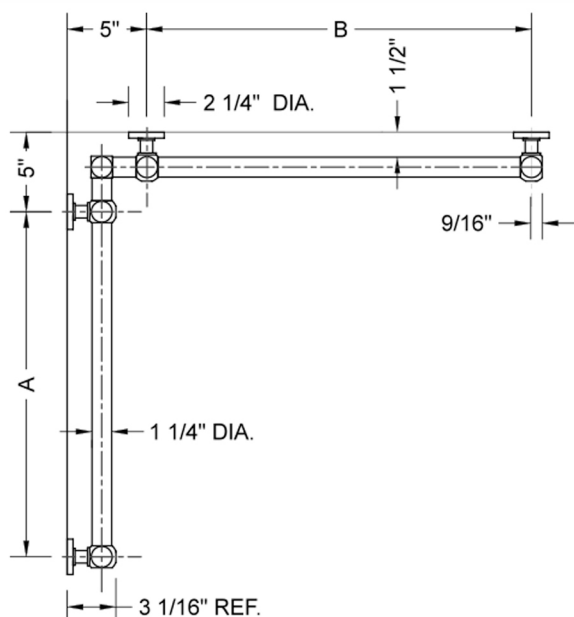

G70 12" x 32" Inside Corner Grab Bar

Model #: G70-12-32-IC-

FEATURES:

- ADA compliant when properly installed
- All brass construction, fully polished & plated
- All grab bars can be custom sized. Contact JACLO for pricing & availability
- Optional handshower sliders and toilet paper/wash cloth holders can be added only upon initial order
- Grab bars over 32" REQUIRE a middle post

SPECIFICATION DRAWING:

BRASS LUXURY GRAB BAR							
PART. #	DESCRIPTION	A	B	PART. #	DESCRIPTION	A	B
G70-12-12-IC	CENTER OF POST	12"	12"	G70-24-36-IC	CENTER OF POST	24"	36"
G70-12-16-IC	CENTER OF POST	12"	16"	G70-24-48-IC	CENTER OF POST	24"	48"
G70-12-24-IC	CENTER OF POST	12"	24"	G70-24-60-IC	CENTER OF POST	24"	60"
G70-12-32-IC	CENTER OF POST	12"	32"				
G70-12-36-IC	CENTER OF POST	12"	36"	G70-32-32-IC	CENTER OF POST	32"	32"
G70-12-48-IC	CENTER OF POST	12"	48"	G70-32-36-IC	CENTER OF POST	32"	36"
G70-12-60-IC	CENTER OF POST	12"	60"	G70-32-48-IC	CENTER OF POST	32"	48"
				G70-32-60-IC	CENTER OF POST	32"	60"
G70-16-16-IC	CENTER OF POST	16"	16"				
G70-16-24-IC	CENTER OF POST	16"	24"	G70-36-36-IC	CENTER OF POST	36"	36"
G70-16-32-IC	CENTER OF POST	16"	32"	G70-36-48-IC	CENTER OF POST	36"	48"
				G70-36-60-IC	CENTER OF POST	36"	60"
G70-16-36-IC	CENTER OF POST	16"	36"				
G70-16-48-IC	CENTER OF POST	16"	48"	G70-48-48-IC	CENTER OF POST	48"	48"
G70-16-60-IC	CENTER OF POST	16"	60"	G70-48-60-IC	CENTER OF POST	48"	60"
G70-24-24-IC	CENTER OF POST	24"	24"	G70-60-60-IC	CENTER OF POST	60"	60"
G70-24-32-IC	CENTER OF POST	24"	32"				