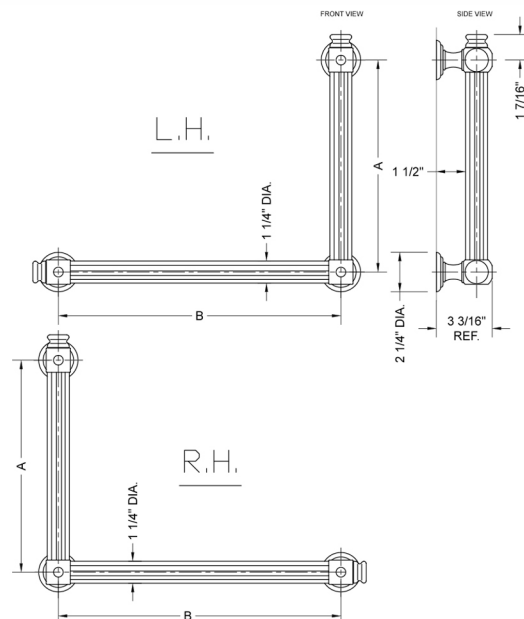

G61 16H x 24W 90° Right Hand Grab Bar

Model #: **G61-16H-24W-RH-**

FEATURES:

- ADA compliant when properly installed
- All brass construction, fully polished & plated
- All grab bars can be custom sized. Contact JACLO for pricing & availability
- Optional handshower sliders and toilet paper/wash cloth holders can be added only upon initial order
- Grab bars over 32" REQUIRE a middle post

SPECIFICATION DRAWING:

BRASS LUXURY GRAB BAR			
PART. #	DESCRIPTION	A H	B W
G61-12H-12W	CENTER TO CENTER	12"	12"
G61-12H-16W	CENTER TO CENTER	12"	16"
G61-12H-24W	CENTER TO CENTER	12"	24"
G61-12H-32W	CENTER TO CENTER	12"	32"
G61-16H-12W	CENTER TO CENTER	16"	12"
G61-16H-16W	CENTER TO CENTER	16"	16"
G61-16H-24W	CENTER TO CENTER	16"	24"
G61-16H-32W	CENTER TO CENTER	16"	32"
G61-24H-12W	CENTER TO CENTER	24"	12"
G61-24H-16W	CENTER TO CENTER	24"	16"
G61-24H-24W	CENTER TO CENTER	24"	24"
G61-24H-32W	CENTER TO CENTER	24"	32"
G61-32H-12W	CENTER TO CENTER	32"	12"
G61-32H-16W	CENTER TO CENTER	32"	16"
G61-32H-24W	CENTER TO CENTER	32"	24"
G61-32H-32W	CENTER TO CENTER	32"	32"