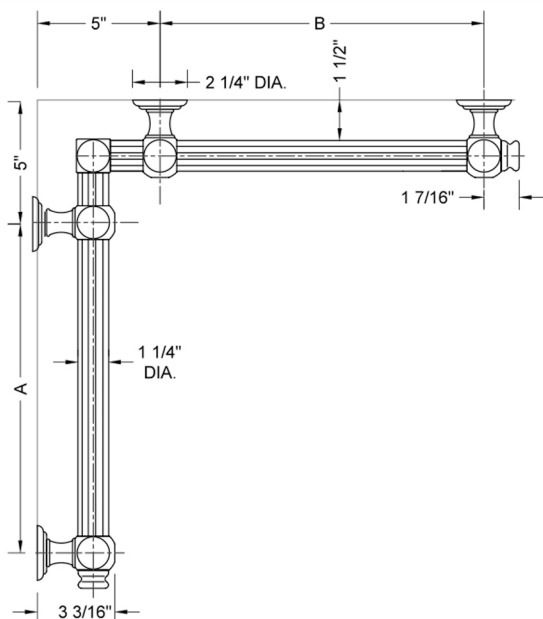

G61 16" x 24" Inside Corner Grab Bar

Model #: G61-16-24-IC-

FEATURES:

- ADA compliant when properly installed
- All brass construction, fully polished & plated
- All grab bars can be custom sized. Contact JACLO for pricing & availability
- Optional handshower sliders and toilet paper/wash cloth holders can be added only upon initial order
- Grab bars over 32" REQUIRE a middle post

SPECIFICATION DRAWING:

BRASS LUXURY GRAB BAR							
PART. #	DESCRIPTION	A	B	PART. #	DESCRIPTION	A	B
G61-12-12-IC	CENTER OF POST	12"	12"	G61-24-36-IC	CENTER OF POST	24"	36"
G61-12-16-IC	CENTER OF POST	12"	16"	G61-24-48-IC	CENTER OF POST	24"	48"
G61-12-24-IC	CENTER OF POST	12"	24"	G61-24-60-IC	CENTER OF POST	24"	60"
G61-12-32-IC	CENTER OF POST	12"	32"				
G61-12-36-IC	CENTER OF POST	12"	36"	G61-32-32-IC	CENTER OF POST	32"	32"
G61-12-48-IC	CENTER OF POST	12"	48"	G61-32-36-IC	CENTER OF POST	32"	36"
G61-12-60-IC	CENTER OF POST	12"	60"	G61-32-48-IC	CENTER OF POST	32"	48"
				G61-32-60-IC	CENTER OF POST	32"	60"
G61-16-16-IC	CENTER OF POST	16"	16"				
G61-16-24-IC	CENTER OF POST	16"	24"	G61-36-36-IC	CENTER OF POST	36"	36"
G61-16-32-IC	CENTER OF POST	16"	32"	G61-36-48-IC	CENTER OF POST	36"	48"
				G61-36-60-IC	CENTER OF POST	36"	60"
G61-16-36-IC	CENTER OF POST	16"	36"				
G61-16-48-IC	CENTER OF POST	16"	48"	G61-48-48-IC	CENTER OF POST	48"	48"
G61-16-60-IC	CENTER OF POST	16"	60"	G61-48-60-IC	CENTER OF POST	48"	60"
G61-24-24-IC	CENTER OF POST	24"	24"	G61-60-60-IC	CENTER OF POST	60"	60"
G61-24-32-IC	CENTER OF POST	24"	32"				