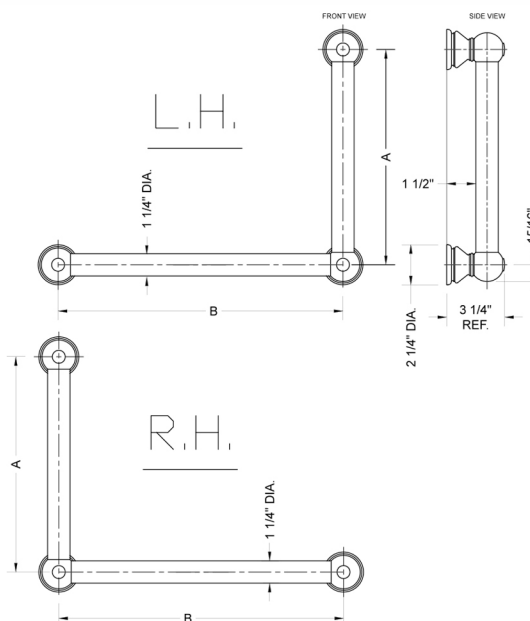

## G30 24H x 32W 90° Left Hand Grab Bar

Model #: **G30-24H-32W-LH-**

### FEATURES:

- ADA compliant when properly installed
- All brass construction, fully polished & plated
- All grab bars can be custom sized. Contact JACLO for pricing & availability
- Optional handshower sliders and toilet paper/wash cloth holders can be added only upon initial order
- Grab bars over 32" REQUIRE a middle post

### SPECIFICATION DRAWING:

BRASS LUXURY GRAB BAR			
PART. #	DESCRIPTION	A H	B W
G30-12H-12W	CENTER TO CENTER	12"	12"
G30-12H-16W	CENTER TO CENTER	12"	16"
G30-12H-24W	CENTER TO CENTER	12"	24"
G30-12H-32W	CENTER TO CENTER	12"	32"
G30-16H-12W	CENTER TO CENTER	16"	12"
G30-16H-16W	CENTER TO CENTER	16"	16"
G30-16H-24W	CENTER TO CENTER	16"	24"
G30-16H-32W	CENTER TO CENTER	16"	32"
G30-24H-12W	CENTER TO CENTER	24"	12"
G30-24H-16W	CENTER TO CENTER	24"	16"
G30-24H-24W	CENTER TO CENTER	24"	24"
G30-24H-32W	CENTER TO CENTER	24"	32"
G30-32H-12W	CENTER TO CENTER	32"	12"
G30-32H-16W	CENTER TO CENTER	32"	16"
G30-32H-24W	CENTER TO CENTER	32"	24"
G30-32H-32W	CENTER TO CENTER	32"	32"