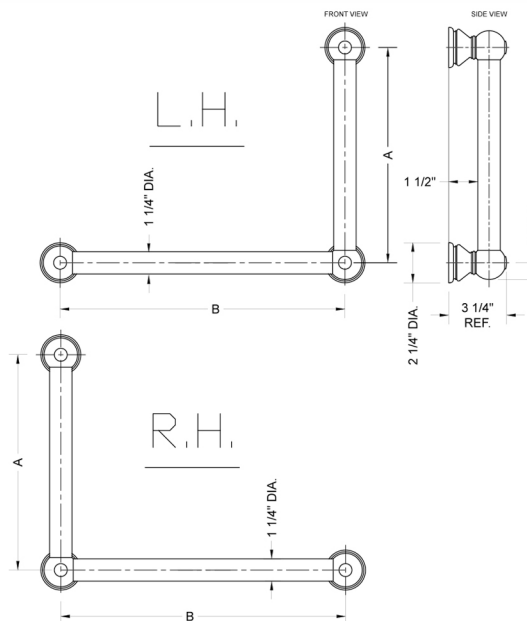

G30 16H x 24W 90° Left Hand Grab Bar

Model #: G30-16H-24W-LH-

FEATURES:

- ADA compliant when properly installed
- All brass construction, fully polished & plated
- All grab bars can be custom sized. Contact JACLO for pricing & availability
- Optional handshower sliders and toilet paper/wash cloth holders can be added only upon initial order
- Grab bars over 32" REQUIRE a middle post

SPECIFICATION DRAWING:

BRASS LUXURY GRAB BAR			
PART. #	DESCRIPTION	A H	B W
G30-12H-12W	CENTER TO CENTER	12"	12"
G30-12H-16W	CENTER TO CENTER	12"	16"
G30-12H-24W	CENTER TO CENTER	12"	24"
G30-12H-32W	CENTER TO CENTER	12"	32"
G30-16H-12W	CENTER TO CENTER	16"	12"
G30-16H-16W	CENTER TO CENTER	16"	16"
G30-16H-24W	CENTER TO CENTER	16"	24"
G30-16H-32W	CENTER TO CENTER	16"	32"
G30-24H-12W	CENTER TO CENTER	24"	12"
G30-24H-16W	CENTER TO CENTER	24"	16"
G30-24H-24W	CENTER TO CENTER	24"	24"
G30-24H-32W	CENTER TO CENTER	24"	32"
G30-32H-12W	CENTER TO CENTER	32"	12"
G30-32H-16W	CENTER TO CENTER	32"	16"
G30-32H-24W	CENTER TO CENTER	32"	24"
G30-32H-32W	CENTER TO CENTER	32"	32"