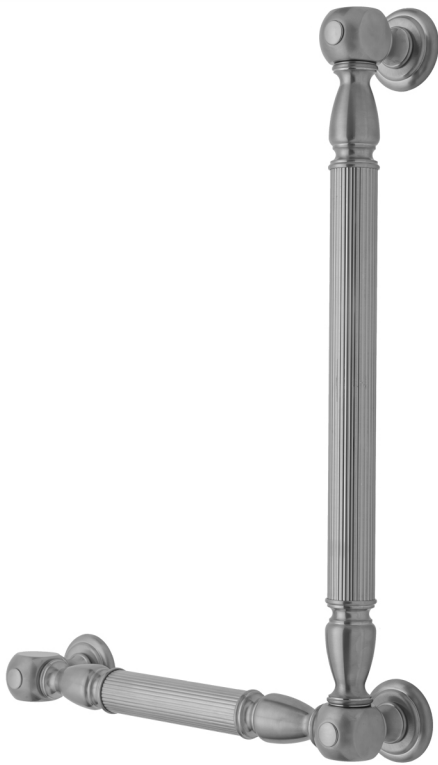

G21 24H x 12W 90° Left Hand Grab Bar

Model #: **G21-24H-12W-LH-**

FEATURES:

- ADA compliant when properly installed
- All brass construction, fully polished & plated
- All grab bars can be custom sized. Contact JACLO for pricing & availability
- Optional handshower sliders and toilet paper/wash cloth holders can be added only upon initial order
- Grab bars over 32" REQUIRE a middle post

AVAILABLE FINISHES:

Polished Chrome (PCH)	Satin Chrome (SC)	Bronze Umber (BU)
Satin Nickel (SN)	Pewter (PEW)	Caramel Bronze (CB)
Polished Nickel (PN)	Antique Brass (AB)	Antique Copper (ACU)
Oil-Rubbed Bronze (ORB)	Polished Brass (PB)	Polished Copper (PCU)
Vintage Bronze (VB)	Satin Brass (SB)	Rose Gold (RG)
Matte Black (MBK)	Satin Gold (SG)	Polished Gold (PG)
Black Nickel (BKN)	Bombay Gold (BG)	Jewelers Gold (JG)
Europa Bronze (EB)	White (WH)	Sedona Beige (SDB)
Tristan Brass (TB)	Unlacquered Brass (ULB)	Satin Cooper (SCU)

SPECIFICATION DRAWING:

BRASS LUXURY GRAB BAR			
PART. #	DESCRIPTION	A H	B W
G21-12H-12W	CENTER TO CENTER	12"	12"
G21-12H-16W	CENTER TO CENTER	12"	16"
G21-12H-24W	CENTER TO CENTER	12"	24"
G21-12H-32W	CENTER TO CENTER	12"	32"
G21-16H-12W	CENTER TO CENTER	16"	12"
G21-16H-16W	CENTER TO CENTER	16"	16"
G21-16H-24W	CENTER TO CENTER	16"	24"
G21-16H-32W	CENTER TO CENTER	16"	32"
G21-24H-12W	CENTER TO CENTER	24"	12"
G21-24H-16W	CENTER TO CENTER	24"	16"
G21-24H-24W	CENTER TO CENTER	24"	24"
G21-24H-32W	CENTER TO CENTER	24"	32"
G21-32H-12W	CENTER TO CENTER	32"	12"
G21-32H-16W	CENTER TO CENTER	32"	16"
G21-32H-24W	CENTER TO CENTER	32"	24"
G21-32H-32W	CENTER TO CENTER	32"	32"