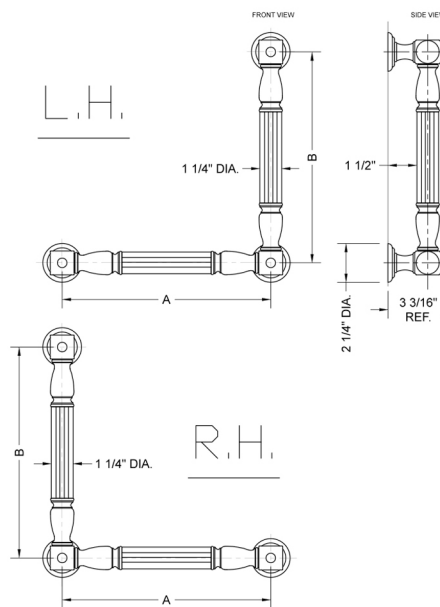

G21 24H x 12W 90° Left Hand Grab Bar

Model #: **G21-24H-12W-LH-**

FEATURES:

- ADA compliant when properly installed
- All brass construction, fully polished & plated
- All grab bars can be custom sized. Contact JACLO for pricing & availability
- Optional handshower sliders and toilet paper/wash cloth holders can be added only upon initial order
- Grab bars over 32" REQUIRE a middle post

SPECIFICATION DRAWING:

BRASS LUXURY GRAB BAR			
PART. #	DESCRIPTION	A H	B W
G21-12H-12W	CENTER TO CENTER	12"	12"
G21-12H-16W	CENTER TO CENTER	12"	16"
G21-12H-24W	CENTER TO CENTER	12"	24"
G21-12H-32W	CENTER TO CENTER	12"	32"
G21-16H-12W	CENTER TO CENTER	16"	12"
G21-16H-16W	CENTER TO CENTER	16"	16"
G21-16H-24W	CENTER TO CENTER	16"	24"
G21-16H-32W	CENTER TO CENTER	16"	32"
G21-24H-12W	CENTER TO CENTER	24"	12"
G21-24H-16W	CENTER TO CENTER	24"	16"
G21-24H-24W	CENTER TO CENTER	24"	24"
G21-24H-32W	CENTER TO CENTER	24"	32"
G21-32H-12W	CENTER TO CENTER	32"	12"
G21-32H-16W	CENTER TO CENTER	32"	16"
G21-32H-24W	CENTER TO CENTER	32"	24"
G21-32H-32W	CENTER TO CENTER	32"	32"