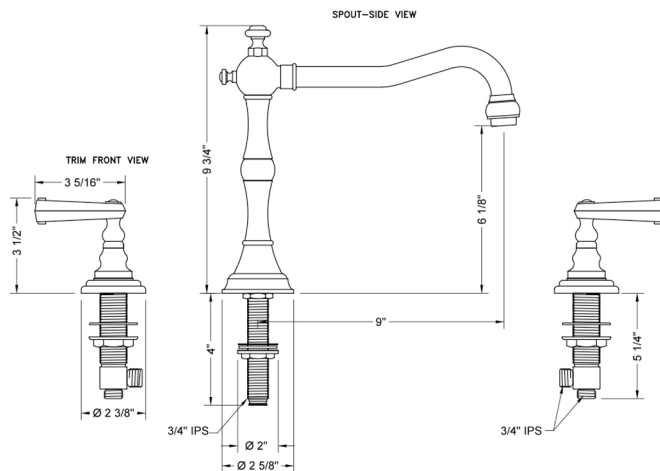

Roaring 20's Roman Tub Set with Ribbon Lever Handles

Model #: 9930-T667-TRIM-

FEATURES:

- All brass roman deck mount tub set trim
- Quick connect/disconnect spout
- Swivel Spout includes full flow aerator
- Spout Hole Size Min-Max: 1 1/4" - 1 3/8"
- Valve Hole Size Min-Max: 1 1/4" - 1 3/8"
- ADA Compliant Levers
- Requires J-6910 rough in kit

SPECIFICATION DRAWING:

* SPEC SHOWN WITH ROUGH KIT
SOLD SEPARATELY

AVAILABLE HANDLES: