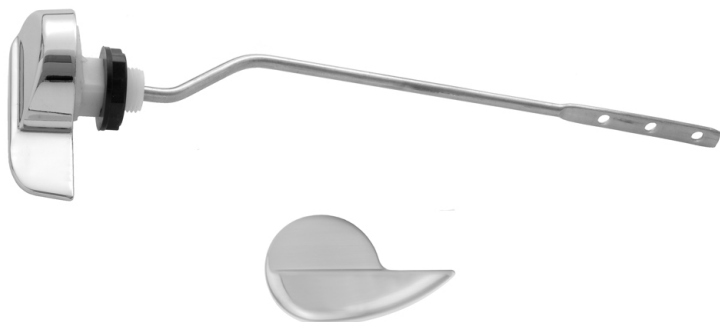

Toilet Tank Trip Lever to Fit KOHLER

Model #: 939-

FEATURES:

- Toilet tank "trip" lever to fit Kohler model: K-9437
- Brass arm
- Fits Kohler Models: Portrait, Wellworth

AVAILABLE FINISHES:

Polished Chrome (PCH)	Satin Chrome (SC)	Bronze Umber (BU)
Satin Nickel (SN)	Pewter (PEW)	Caramel Bronze (CB)
Polished Nickel (PN)	Antique Brass (AB)	Antique Copper (ACU)
Oil-Rubbed Bronze (ORB)	Polished Brass (PB)	Polished Copper (PCU)
Vintage Bronze (VB)	Satin Brass (SB)	Rose Gold (RG)
Matte Black (MBK)	Satin Gold (SG)	Polished Gold (PG)
Black Nickel (BKN)	Bombay Gold (BG)	Jewelers Gold (JG)
Europa Bronze (EB)	White (WH)	Sedona Beige (SDB)
Tristan Brass (TB)	Satin Cooper (SCU)	