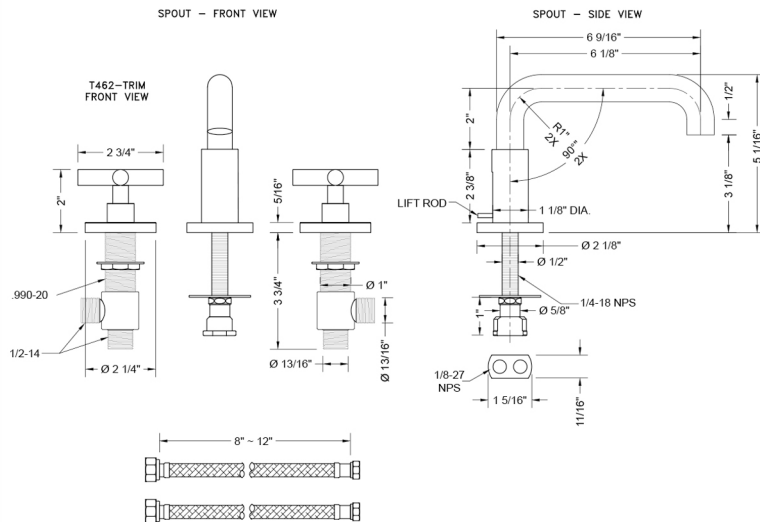

## FEATURES:

- All brass 8" - 12" widespread faucet includes brass pop-up drain with overflow
- 1/4 turn ceramic valves
- Low Profile Swivel Spout (For Stationary Spout option, contact JACLO)
- Available Flow Rates: 1.5, 1.2 & 0.5 GPM. Additional flow rate (aerator) options available. Contact JACLO.
- 6 1/8" spout reach
- Spout Hole Size Min-Max: 1 1/2" - 1 7/8"
- Valve Hole Size Min-Max: 1 1/8" - 1 5/8"

## SPECIFICATION DRAWING: