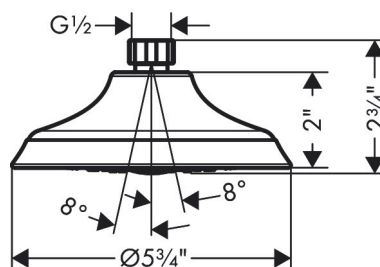

Brand	hansgrohe
Art. Name	Joleena Showerhead 150 1-Jet, 2.5 GPM
Art. Nr.	04933670
Surface	matte black
Pos.	1

Product Picture

Drawing

Technology

Features

- Spray modes: Full
- 45 no-clog spray channels
- Flow: 2.5 GPM (9.5 L/Min)
- Fully-finished matching spray face